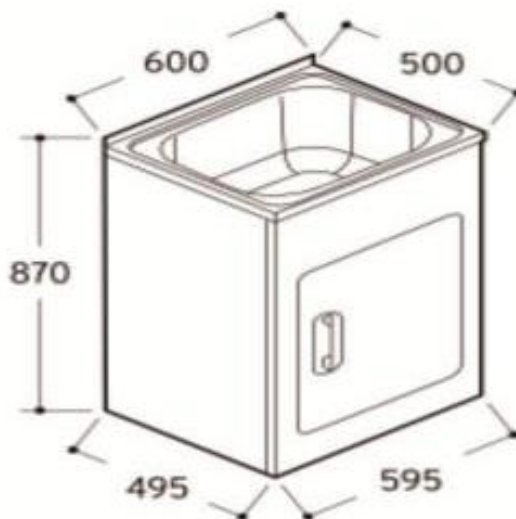

The heart of every home, your Kitchen
Enjoy the look and feel of our European Kitchen fittings and fixtures.
Designed and made to the highest International and Australian Standards.

ACS
DESIGNER BATHROOMS

architetto
Designer Hardware

STAINLESS STEEL SINGLE SINK & CABINET
600 W X 500 D X 870 H MM
45 LTR TUB

- **Code: STAC-01**
- **Stainless Steel Tub**
- **Dimensions: 600W X 500D X 870H mm**
- **Galvanised Stainless Steel with Powder-Coated Finish - White**
- **One Door**
- **Available with Adjustable Legs**

SYDNEY

Woollahra

163 Edgecliff Road

Woollahra NSW 2025

T 02 9386 9809

Chatswood

Unit 36/28 Barcoo Street

Chatswood NSW 2067

T 02 9882 2044

MELBOURNE

Richmond

229 Swan Street

Richmond VIC 3121

T 03 9428 9996

www.acsbathrooms.com.au