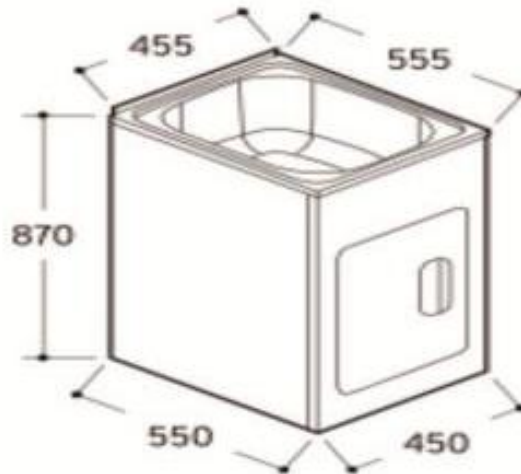

The heart of every home, your Kitchen
Enjoy the look and feel of our European Kitchen fittings and fixtures.
Designed and made to the highest International and Australian Standards.

ACS
DESIGNER BATHROOMS

architetto
Designer Hardware

STAINLESS STEEL SINGLE SINK & CABINET - COMPACT
455 W X 555 D X 870 H MM
35LTR TUB

- **Code: STAC-02**
- **Stainless Steel Tub**
- **Dimensions: 455W X 555D X 870H mm**
- **Galvanised Stainless Steel with Powder-Coated Finish - White**
- **One Door**
- **Available with Adjustable Legs**

SYDNEY

Woollahra

163 Edgecliff Road

Woollahra NSW 2025

T 02 9386 9809

Chatswood

Unit 36/28 Barcoo Street

Chatswood NSW 2067

T 02 9882 2044

MELBOURNE

Richmond

229 Swan Street

Richmond VIC 3121

T 03 9428 9996

www.acsbathrooms.com.au