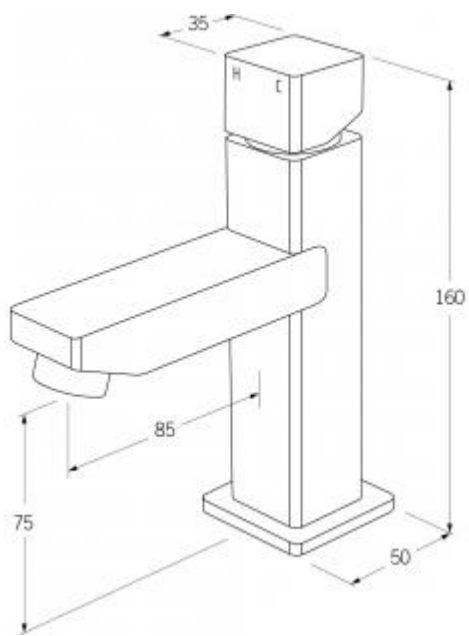

- Code: SUB-01
- Superior Quality Australian Made
- 6 Star WELS Rating
- Various Finishes
- 15 Year Warranty