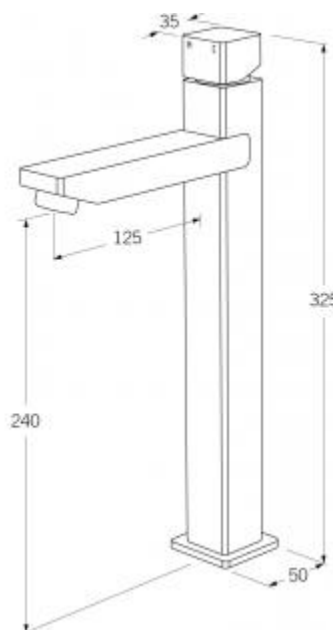

- Code: SUB-02
- Available in 125mm & 85mm Outlet
- Superior Quality Australian Made
- 6 Star WELS Rating
- Various Finishes
- 15 Year Warranty