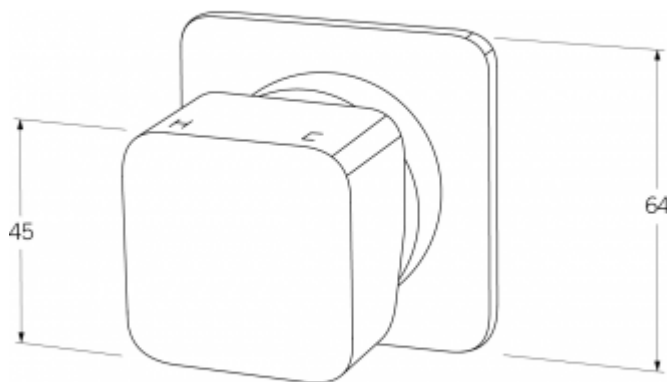

- Code: SUB-03
- Superior Quality Australian Made
- 6 Star WELS Rating
- Various Finishes
- 15 Year Warranty