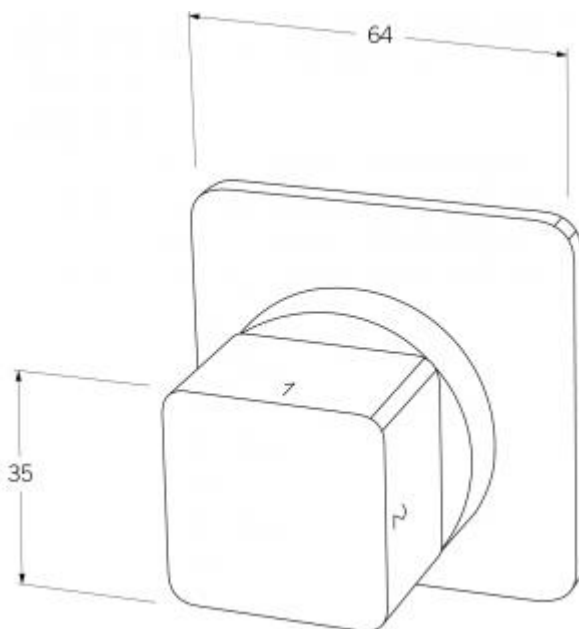

- Code: SUB-04
- Superior Quality Australian Made
- 6 Star WELS Rating
- Various Finishes
- 15 Year Warranty