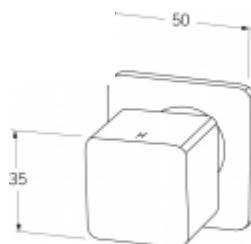

- Code: SUB-05
- Superior Quality Australian Made
- 6 Star WELS Rating
- Various Finishes
- 15 Year Warranty