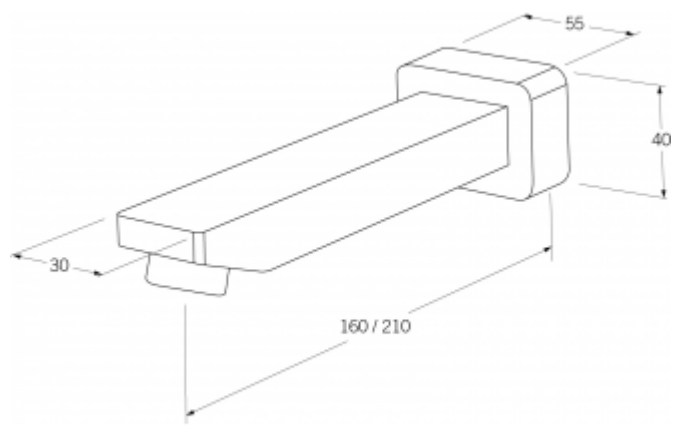

- Code: SUB-06
- Superior Quality Australian Made
- Available in 160mm & 210mm
- Various Finishes
- 15 Year Warranty