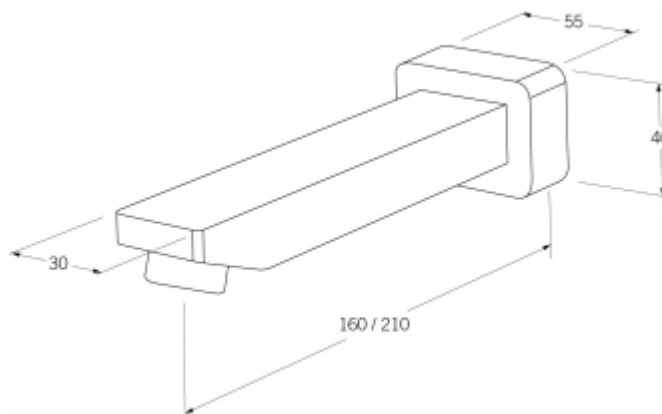

- Code: SUB-07
- Superior Quality Australian Made
- Available in 160mm & 210mm
- 6 Star WELS Rating
- Various Finishes
- 15 Year Warranty