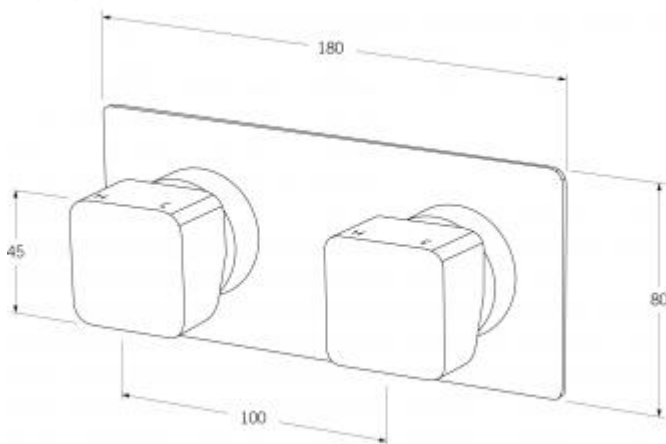

- Code: SUB-10
- Superior Quality Australian Made
- Various Finishes
- 15 Year Warranty