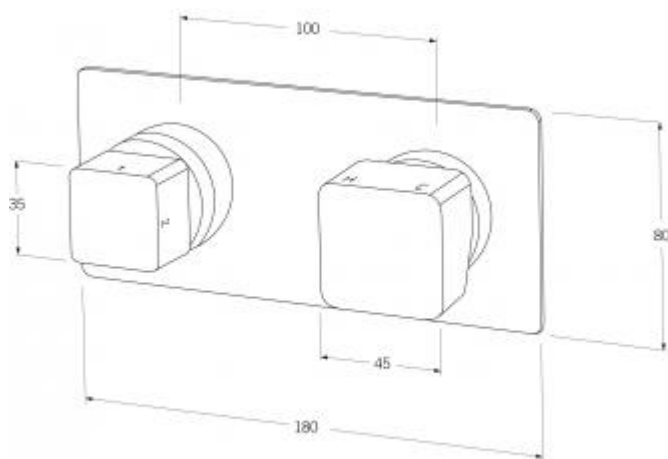

- Code: SUB-11
- Superior Quality Australian Made
- Available in Left & Right Hand
- Various Finishes
- 15 Year Warranty