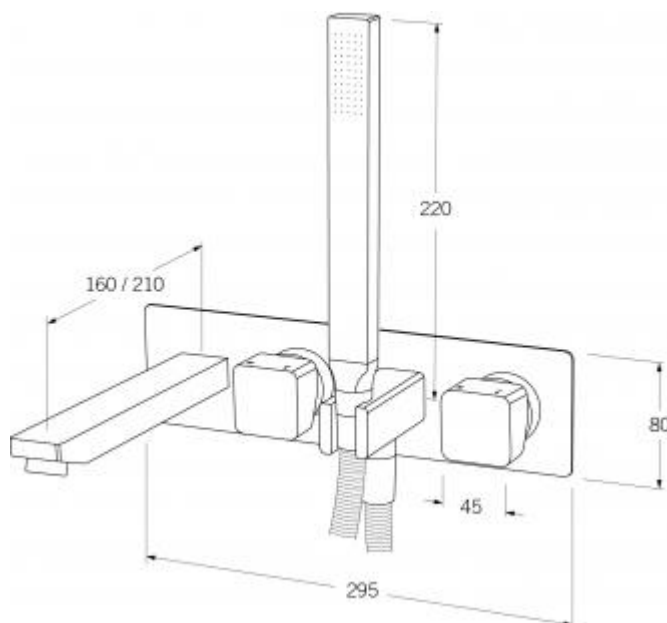

- Code: SUB-13
- Superior Quality Australian Made
- Spout Lengths 160mm & 210mm
- Available in Left & Right Hand
- 3 Stars WELS Rating
- Various Finishes
- 15 Year Warranty