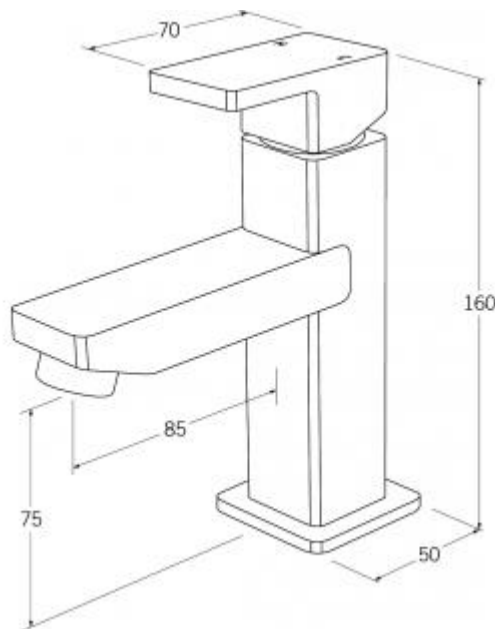

- Code: SUB-14
- Superior Quality Australian Made
- 6 Stars WELS Rating
- Various Finishes
- 15 Year Warranty