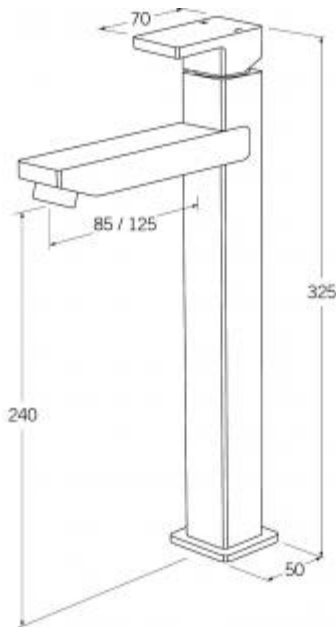

- Code: SUB-15
- Superior Quality Australian Made
- Available 85mm & 125mm Outlet
- 6 Stars WELS Rating
- Various Finishes
- 15 Year Warranty