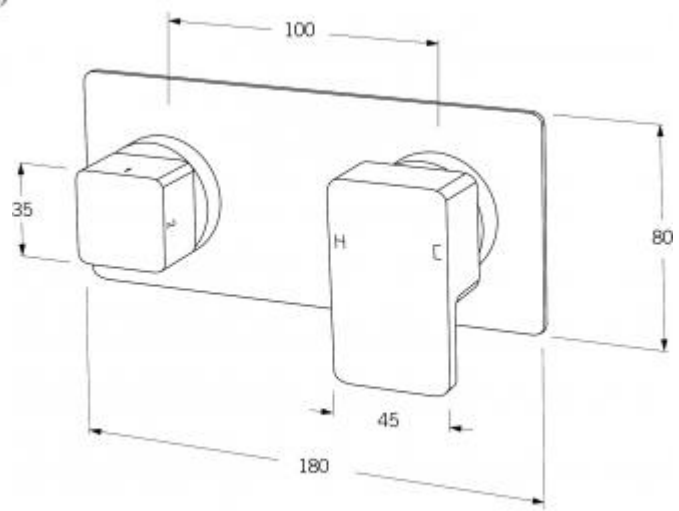

- Code: SUB-21
- Superior Quality Australian Made
- Available in Left & Right Hand
- Various Finishes
- 15 Year Warranty