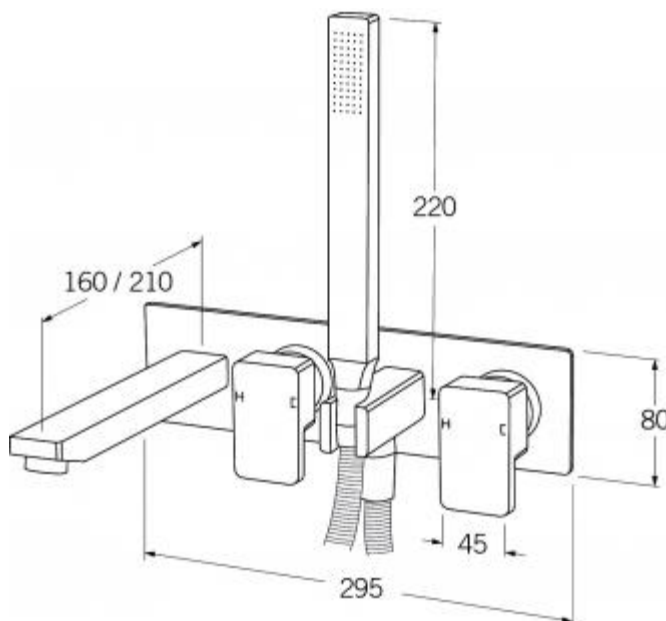

- Code: SUB-23
- Superior Quality Australian Made
- 3 Star WELS Rating
- Available 160mm & 210mm
- Various Finishes
- 15 Year Warranty