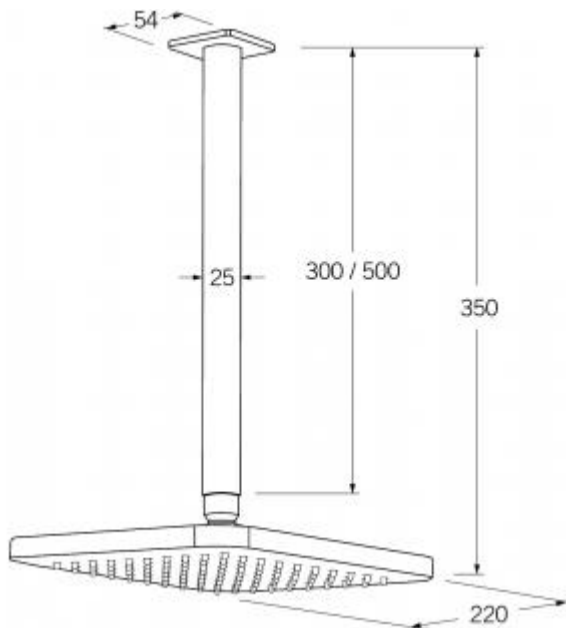

- Code: SUB-24
- Superior Quality Australian Made
- 3 Star WELS Rating
- Arm 300mm & 500mm
- Various Finishes
- 15 Year Warranty