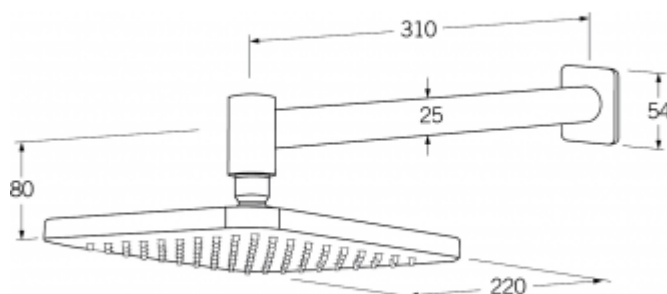

- Code: SUB-25
- Superior Quality Australian Made
- 3 Star WELS Rating
- Various Finishes
- 15 Year Warranty