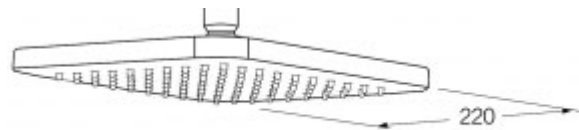

Suba by Sussex

SUSSEX TAPS | AUSTRALIAN MADE. WORLD CLASS.