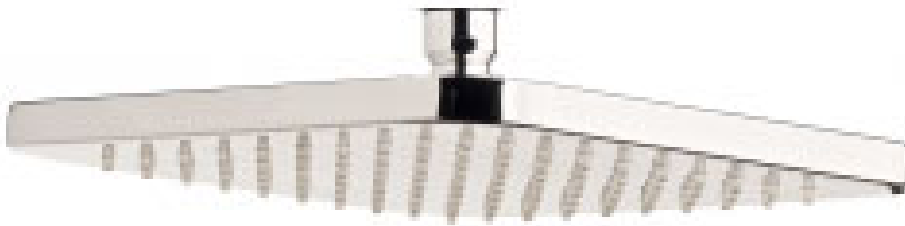

The last bastion of privacy, a space of peace and tranquility, your Bathroom
Enjoy the look and feel of our European Bathroom fittings and fixtures.
Designed and made to the highest International and Australian standards.

Suba by Sussex

SUSSEX TAPS | AUSTRALIAN MADE. WORLD CLASS.