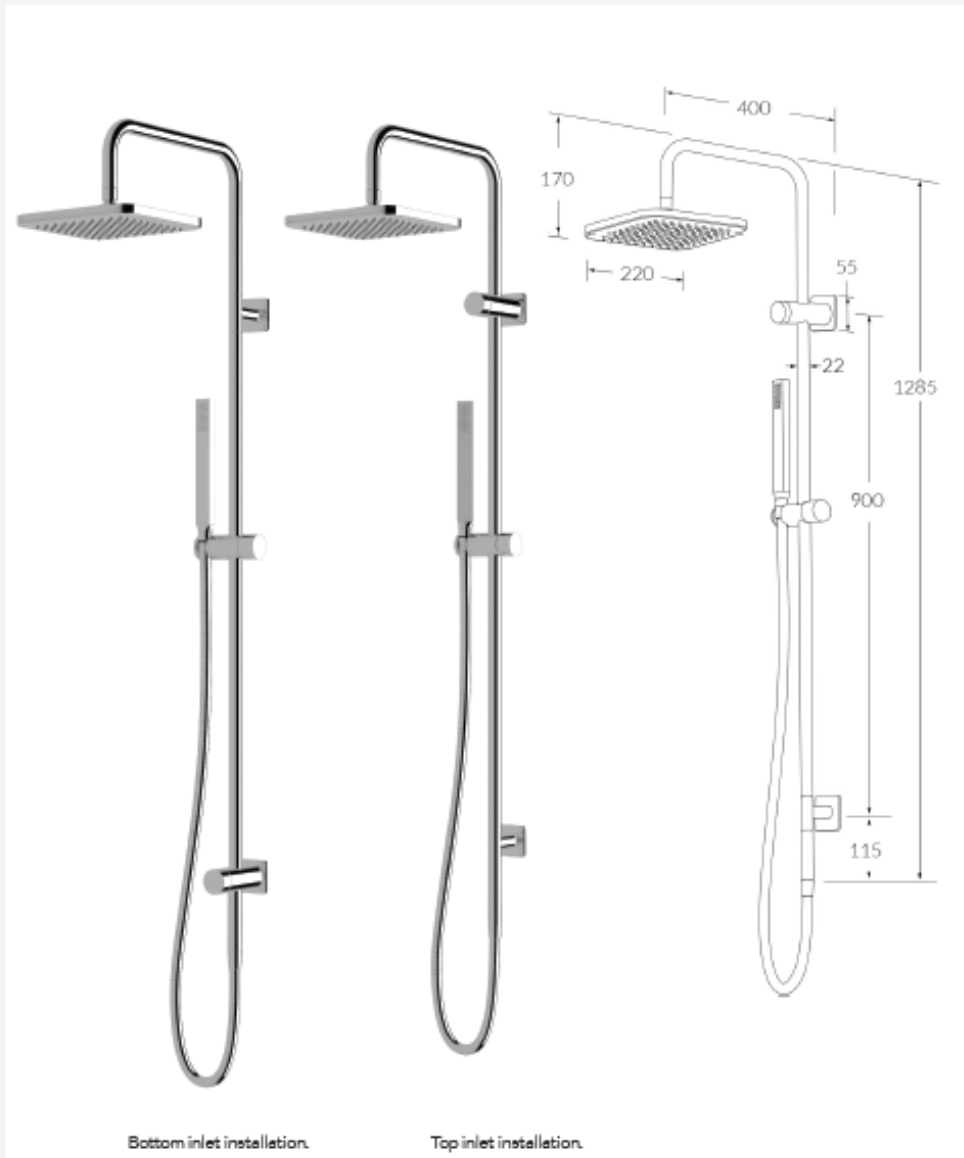

S U S S E X

Suba

INFORMATION SHEET

Suba Twin Rail Shower

Product code: SUB-27

Able to be installed top or bottom inlet.
No additional component will be required.

CRAFTED IN MELBOURNE

sussex taps.com.au

AS/NZS 3502
LIC. WMKT 25582

ACS

1300 898 889

www.acsbathrooms.com.au