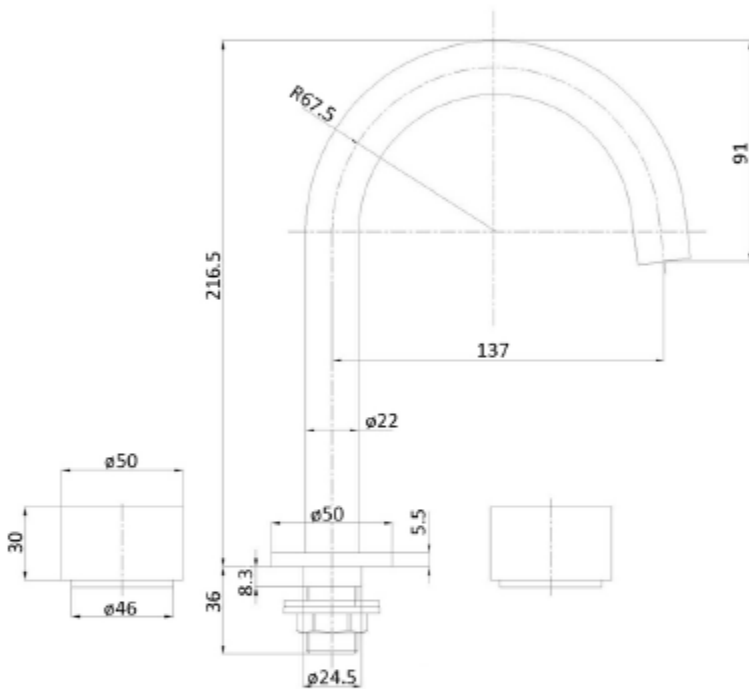

Product Code: TAN-03, TAN-03BN, TAN-03MB
TANA Basin 1/4 Turn Tap Set, 6 Star

P&P

5
YEAR WARRANTY

TANA BASIN TAP SET

STYLE: Ceramic disc Spindle 1/4 Turn
FINISH: Chrome
MATERIAL: Brass
WELS: 5 STAR 6L PER MIN
WELS REGISTRATION NUMBER: T35329

WARRANTY:
5 year Replacement of products and parts
1 year Replacement of Ceramic disc Spindle
1 year Replacement of products and labor

ACS

1300 898 889

www.acsbathrooms.com.au