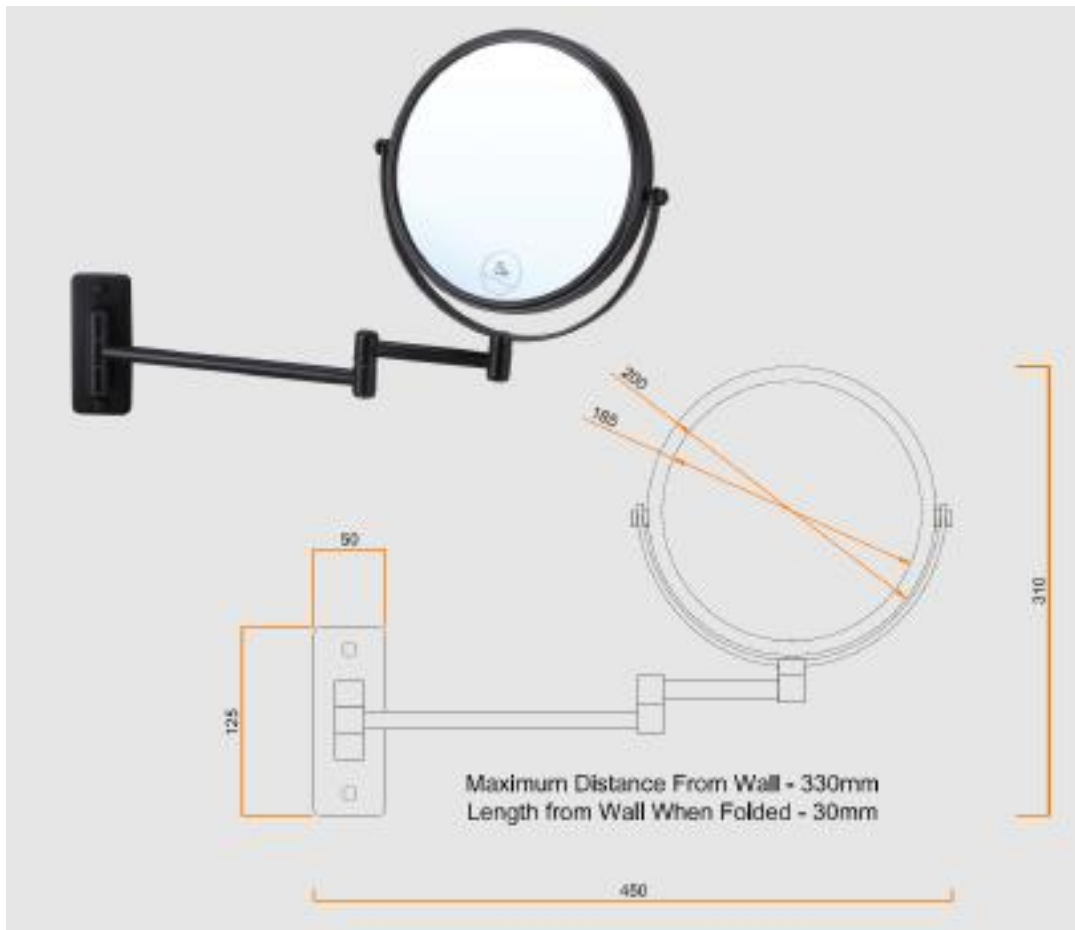

Lumia Hotel Style Mirror

- **Code: THR-07**
- **5 x Magnification**
- **200mm Diameter**
- **Extends Up To 330mm**
- **DR Brass Construction**
- **Matt Black**

www.acsbathrooms.com.au