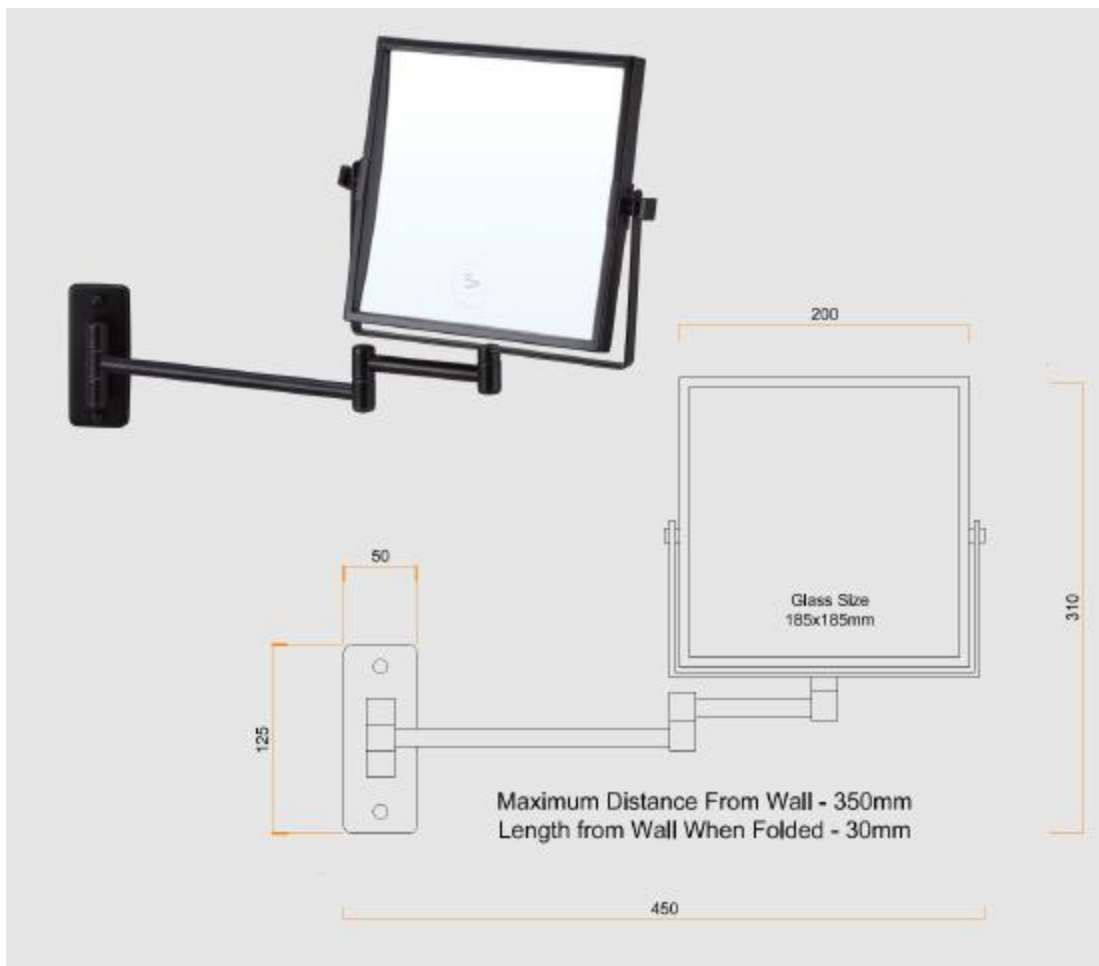

- **Code: THR-08**
- **5 x Magnification**
- **200mm Diameter**
- **Extends Up To 350mm**
- **DR Brass Construction**
- **Matt Black**

www.acsbathrooms.com.au