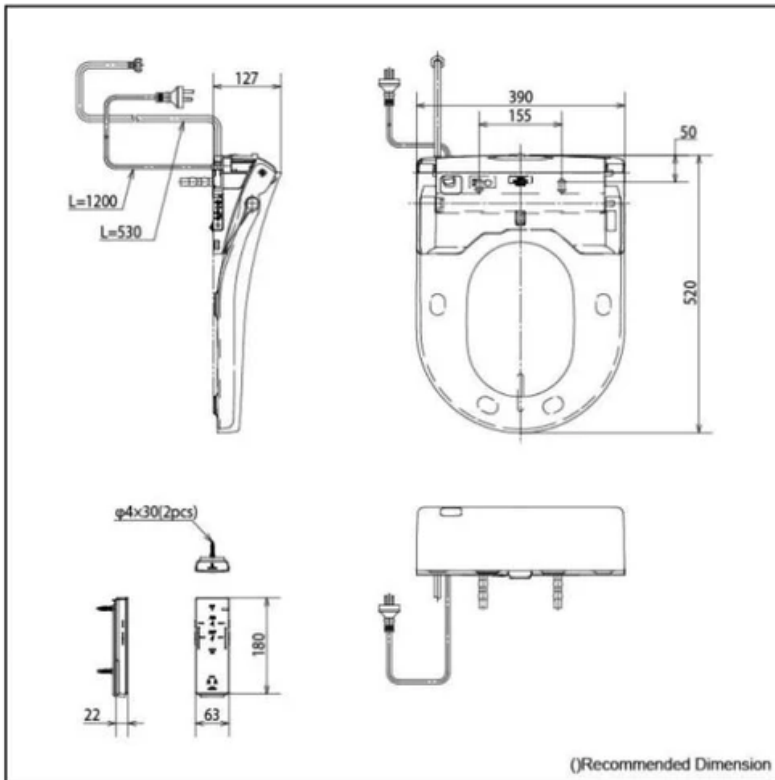

*e*water⁺ is made from tap water by electrolyzed chloride ion without any chemicals. After use, it returns to normal water in the state of safe and environmental friendly

Caution: WASHLET may not fit certain toilet bowl design. Please check the compatibility of WASHLET and your toilet bowl prior purchase.

Specifications

Water Pressure : 0.05MPa~0.75MPa
 Power Rating : 220~240V , 50/60Hz , 1275~1400W
 Length of Power Cord : 1.2m
 Material : Plastic
 Size : 390W x 520D x 127H mm

Parts description

- WASHLET D-shape