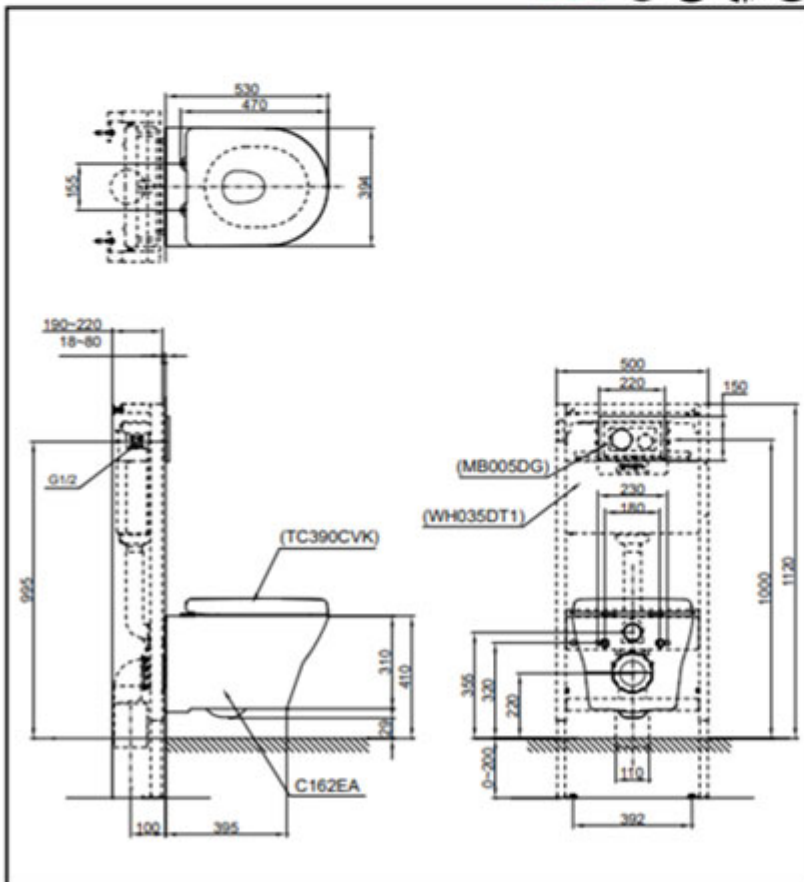

Product Code: TOTO-11b
 TOTO Urbanique Wall Hung Toilet &
 TOTO Washlet (D-Shape) with Remote control
No Soft closing seat

Features

- Wall Hung type, easy cleaning
- Tornado Flushing for powerful flushing effect with less amount of water
- CeFIONtect prevents debris on toilet surface
- Rimless bowl design ensures easy cleaning and ultimate hygiene
- Water Saving

Specifications

- Flush System : Tornado (Wash Down)
 Water Use : 4.5L / 3L
 Rough-in : H=220 mm
 Bowl Shape : D-Shape
 Water Pressure : 0.05MPa~0.75MPa
 Size : 394W x 530D x 339H mm

Parts description

- D-Shape Wall Hung Closet Bowl (for Concealed Cistern) (P-Trap) (Rough-in H=220)

eWater⁺ is made from tap water by electrolyzed chloride ion without any chemicals. After use, it returns to normal water in the state of safe and environmental friendly

Specifications

Water Pressure : 0.05MPa~0.75MPa
 Power Rating : 220~240V , 50/60Hz , 1275~1400W
 Length of Power Cord : 1.2m
 Material : Plastic
 Size : 390W x 520D x 127H mm

Parts description

- WASHLET D-shape

Colors

White

Please consult a TOTO representative for details

Caution: WASHLET may not fit certain toilet bowl design. Please check the compatibility of WASHLET and your toilet bowl prior purchase.