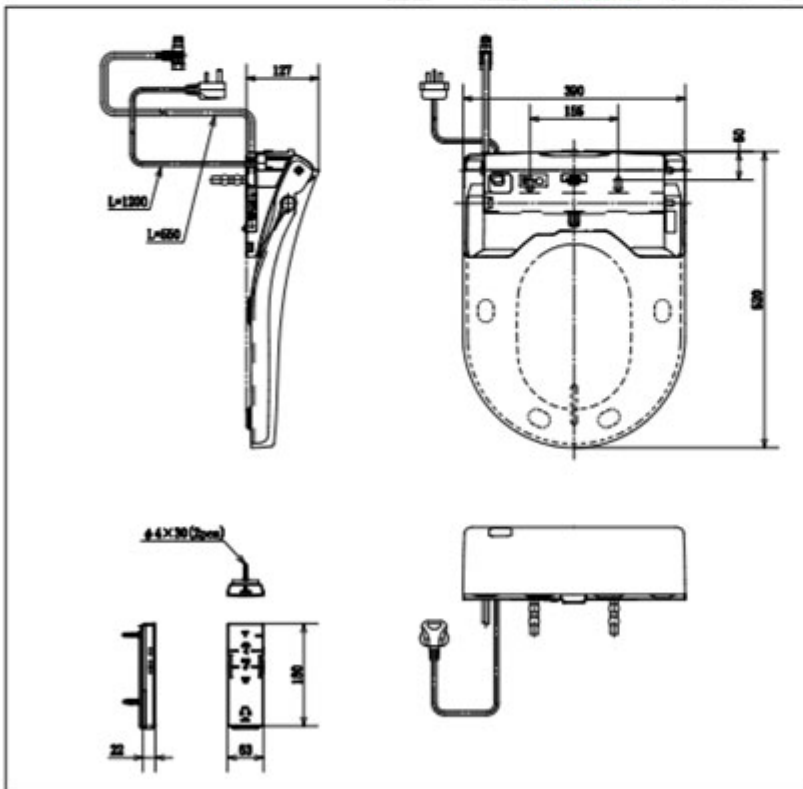

Product Code: TOTO-11b
 TOTO Urbanique Wall Hung Toilet &
 TOTO Washlet (D-Shape) with Remote control
No Soft closing seat

Features

- Wall Hung type, easy cleaning
- Tornado Flushing for powerful flushing effect with less amount of water
- CeFIONtect prevents debris on toilet surface
- Rimless bowl design ensures easy cleaning and ultimate hygiene
- Water Saving

Specifications

- Flush System : Tornado (Wash Down)
 Water Use : 4.5L / 3L
 Rough-in : H=220 mm
 Bowl Shape : D-Shape
 Water Pressure : 0.05MPa~0.75MPa
 Size : 394W x 530D x 339H mm

Parts description

- D-Shape Wall Hung Closet Bowl (for Concealed Cistern) (P-Trap) (Rough-in H=220)

eWater⁺ is made from tap water by electrolyzed chloride ion without any chemicals. After use, it returns to normal water in the state of safe and environmental friendly

Specifications

Water Pressure : 0.05MPa~0.75MPa
 Power Rating : 220~240V , 50/60Hz , 1275~1400W
 Length of Power Cord : 1.2m
 Material : Plastic
 Size : 390W x 520D x 127H mm

Parts description

- WASHLET D-shape

Colors

White

Please consult a TOTO representative for details

Caution: WASHLET may not fit certain toilet bowl design. Please check the compatibility of WASHLET and your toilet bowl prior purchase.