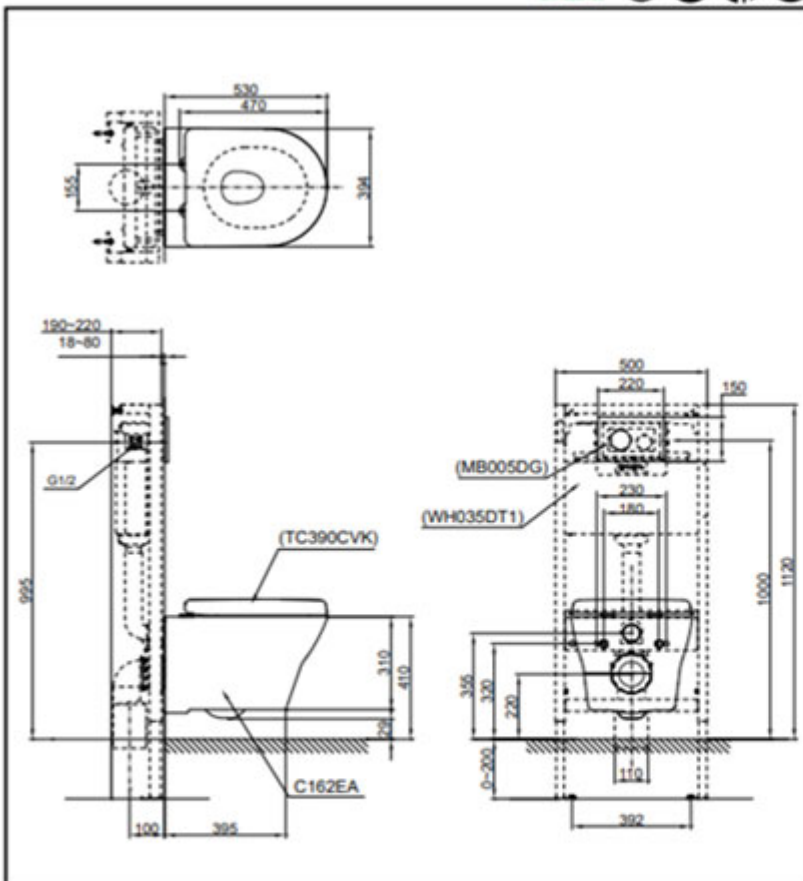

TOTO

Product Code: TOTO-11c
 TOTO Urbanique Wall Hung Toilet & Washlet (D-Shape) with Onboard control
No Soft closing seat

Features

- Wall Hung type, easy cleaning
- Tornado Flushing for powerful flushing effect with less amount of water
- CeFIONtect prevents debris on toilet surface
- Rimless bowl design ensures easy cleaning and ultimate hygiene
- Water Saving

Specifications

Flush System : Tornado (Wash Down)
 Water Use : 4.5L / 3L
 Rough-in : H=220 mm
 Bowl Shape : D-Shape
 Water Pressure : 0.05MPa~0.75MPa
 Size : 394W x 530D x 339H mm

Parts description

- D-Shape Wall Hung Closet Bowl (for Concealed Cistern) (P-Trap) (Rough-in H=220)

Colors

White (cefiontect)

ACS

1300 898 889

www.acsbathrooms.com.au

TOTO

Product Code: TOTO-11c TOTO Urbanique Wall Hung Toilet & Washlet (D-Shape) with Onboard control **No Soft closing seat**

Features

Specifications

Bowl Shape:	D-Shape
Water Pressure:	0.05Mpa~0.75Mpa
Power Rating:	220~240V , 50/60Hz , 262~307W
Length of Power Cord:	1.2 m
Material:	Plastic
Size:	478W x 523D x 188H mm

Parts description