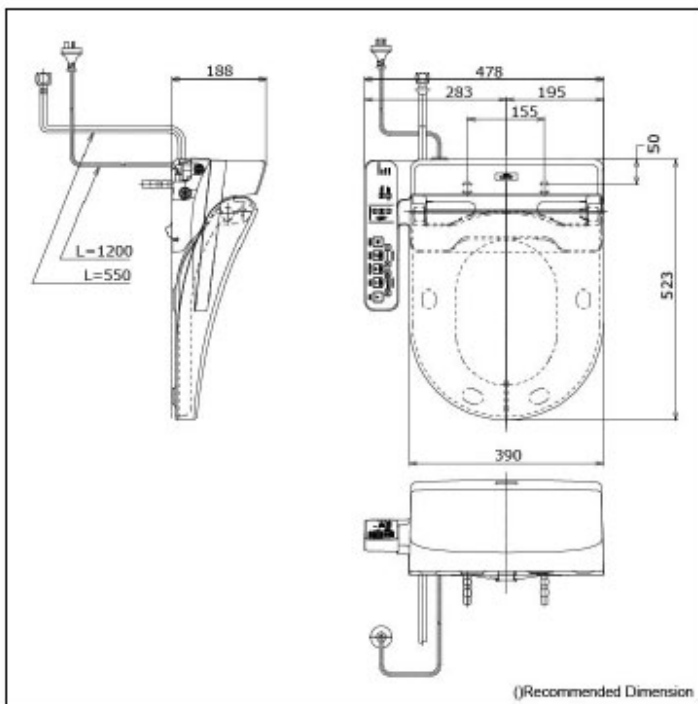

Specifications

Flush System : Tornado (Wash Down)
 Water Use : 4.5L / 3L
 Rough-in : H=220 mm
 Bowl Shape : D-Shape
 Water Pressure : 0.05MPa~0.75MPa
 Size : 394W x 530D x 339H mm

Parts description

- D-Shape Wall Hung Closet Bowl (for Concealed Cistern) (P-Trap) (Rough-in H=220)

Specifications

Bowl Shape:	D-Shape
Water Pressure:	0.05Mpa~0.75Mpa
Power Rating:	220~240V , 50/60Hz , 262~307W
Length of Power Cord:	1.2 m
Material:	Plastic
Size:	478W x 523D x 188H mm

Parts description

- WASHLET
D-Shape

Colors

White

ACS

1300 898 889

www.acsbathrooms.com.au