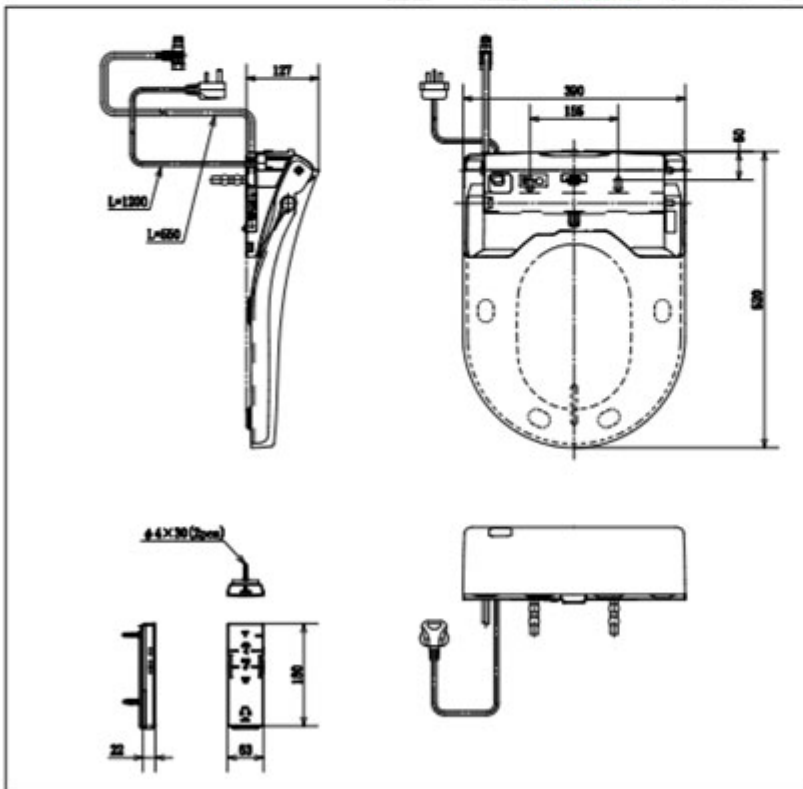

Specifications

Flush system:	TORNADO FLUSH (Wash Down)
Water Use:	4.5L / 3L
Rough-in:	S-Trap / P-Trap (Selectable)
Bowl Shape:	D-Shape
Water Pressure:	0.05MPa~0.75MPa
Size:	392W x 624D x 410H mm

Parts description

www.acsbathrooms.com.au

As part of ACS commitment to quality products. Information provided in this data sheet is representative of the actual product available at the time of printing. Due to our commitment to continuous product design and development, the designs and specifications depicted are subject to change without notice. Please confirm all particulars with your ACS sales consultant prior to purchase. Each product is covered by a limited warranty. Please see our website for full terms and conditions. This drawing remains the property of ACS and should not be copied or distributed without ACS consent. © 2010 All Dimensions are approximate in mm and are not to scale.

eWater⁺ is made from tap water by electrolyzed chloride ion without any chemicals. After use, it returns to normal water in the state of safe and environmental friendly

Specifications

Water Pressure : 0.05MPa~0.75MPa
 Power Rating : 220~240V , 50/60Hz , 1275~1400W
 Length of Power Cord : 1.2m
 Material : Plastic
 Size : 390W x 520D x 127H mm

Parts description

- WASHLET D-shape

Colors

White

Please consult a TOTO representative for details

Caution: WASHLET may not fit certain toilet bowl design. Please check the compatibility of WASHLET and your toilet bowl prior purchase.