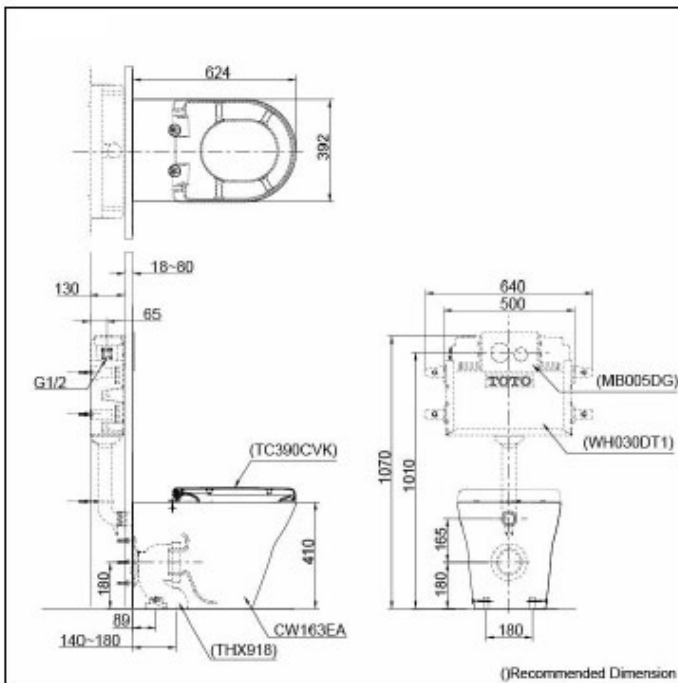

TOTO

Product Code: TOTO-12b TOTO Urbanique Wall Faced Pan & TOTO Washlet (D-Shape) with Remote control

F No Soft closing seat **eatures**

- TORNADO FLUSH System
- CEFIONTECT technology: super smooth, ion barrier glazing for a clean toilet bowl
- Dual flush system
- WATER SAVING
- Softclose Seat & Cover

Specifications

Flush system:	TORNADO FLUSH (Wash Down)
Water Use:	4.5L / 3L
Rough-in:	S-Trap / P-Trap (Selectable)
Bowl Shape:	D-Shape
Water Pressure:	0.05MPa~0.75MPa
Size:	392W x 624D x 410H mm

Parts description

Fittings are included
Seat & Cover are not included

- D-Shape Wall Faced Toilet

Optional Parts

- Socket (Only for S-Trap)

Colors

White

ACS

1300 898 889

www.acsbathrooms.com.au