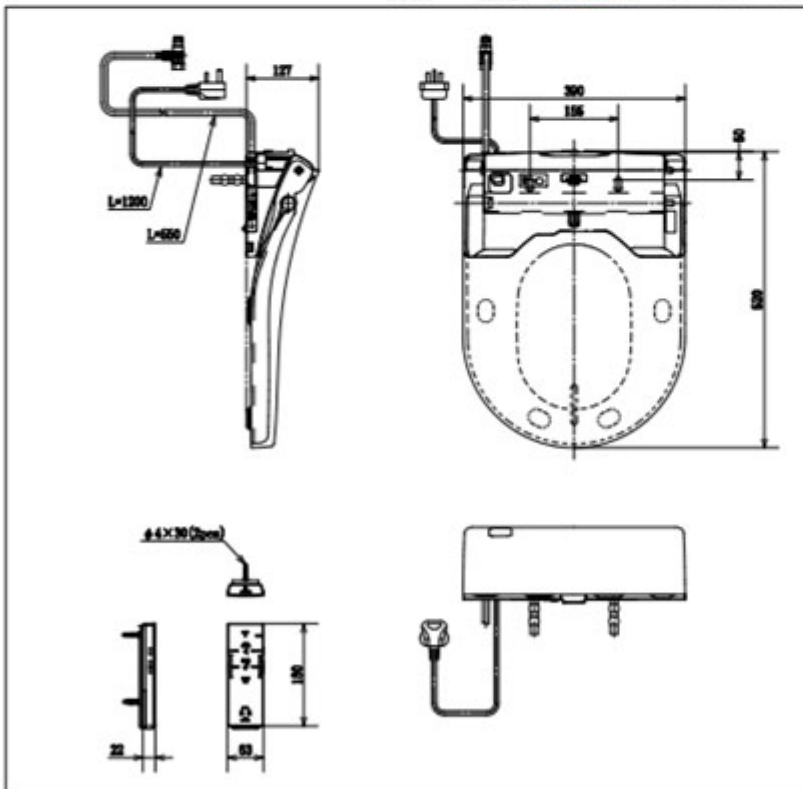

TOTO

Product Code: TOTO-13a TOTO Basic+ Back to Wall Toilet Suite & Floor Flange & TOTO Washlet (D-Shape) with Remote control No Soft closing seat

Features

- Stylish design for Basic+ Suite
- Tornado Flushing for powerful flushing effect with less amount of water
- Dual Flush System
- Water Saving
- CeFIONtect prevents debris on toilet surface
- Rimless bowl design ensures easy cleaning and ultimate hygiene

Specifications

Flush System : Tornado (Wash Down)
Water Use : 4.5/ 3L
Rough-in : S-Trap / P-Trap (Selectable)
Size : 416W x 704D x 844H mm
Water Pressure : 0.05MPa~0.75MPa

Parts description

Fittings and Tank are included

- D-shape Closet Bowl
- Tank & Lid w/ Tank Trim
- Socket

Colors

White

ACS

1300 898 889

www.acsbathrooms.com.au

Features

- *eWater*⁺ spreads out and keeps clean toilet bowl and nozzle by preventing bacteria with sanitizing effect
- Auto lid opening and closing
- Maximized comfort function with new wide front and pulsating cleansing
- Fully equipped with comfortable rear, front, and oscillating cleansing functions
- New auto soft light function usable for night time usage
- Auto powerful deodorizer activates after every usage
- Easy remove for cleaning

eWater⁺ is made from tap water by electrolyzed chloride ion without any chemicals. After use, it returns to normal water in the state of safe and environmental friendly

Specifications

Water Pressure : 0.05MPa~0.75MPa
 Power Rating : 220~240V , 50/60Hz , 1275~1400W
 Length of Power Cord : 1.2m
 Material : Plastic
 Size : 390W x 520D x 127H mm