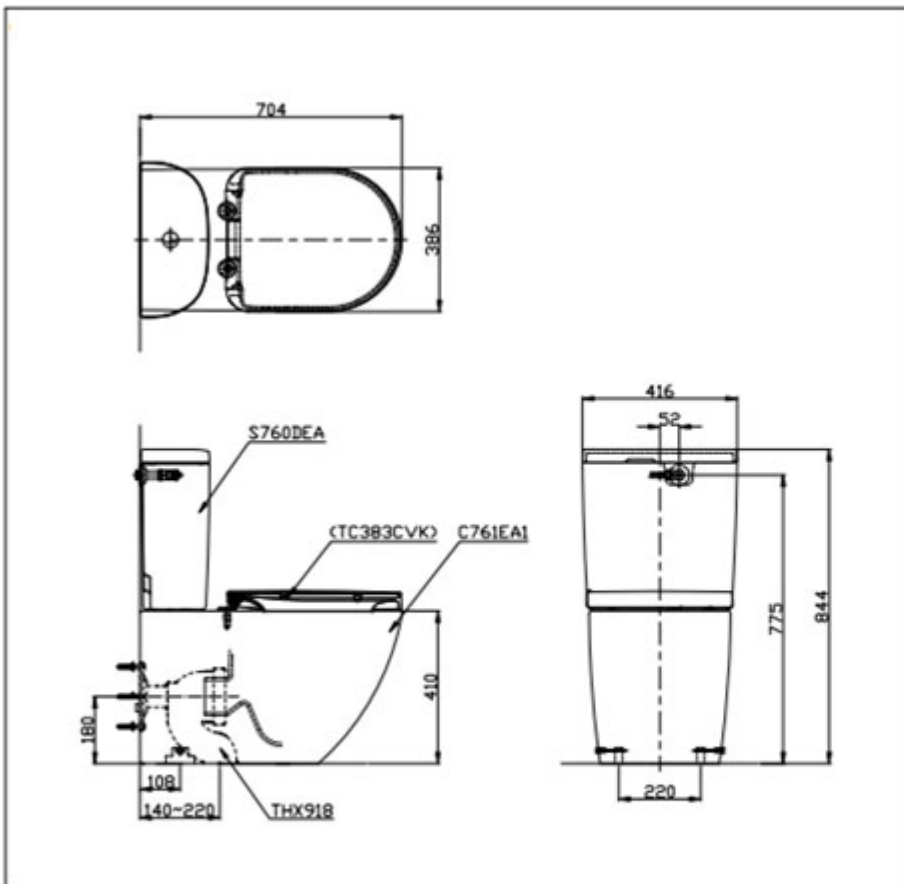

TOTO

Product Code: TOTO-13a TOTO Basic+ Back to Wall Toilet Suite & Floor Flange & TOTO Washlet (D-Shape) with Remote control No Soft closing seat

Features

- Stylish design for Basic+ Suite
- Tornado Flushing for powerful flushing effect with less amount of water
- Dual Flush System
- Water Saving
- CeFIONtect prevents debris on toilet surface
- Rimless bowl design ensures easy cleaning and ultimate hygiene

Specifications

Flush System : Tornado (Wash Down)
Water Use : 4.5/ 3L
Rough-in : S-Trap / P-Trap (Selectable)
Size : 416W x 704D x 844H mm
Water Pressure : 0.05MPa~0.75MPa

Parts description

Fittings and Tank are included

- D-shape Closet Bowl
- Tank & Lid w/ Tank Trim
- Socket

Colors

White

ACS

1300 898 889

www.acsbathrooms.com.au

Features

- *eWater*⁺ spreads out and keeps clean toilet bowl and nozzle by preventing bacteria with sanitizing effect
- Auto lid opening and closing
- Maximized comfort function with new wide front and pulsating cleansing
- Fully equipped with comfortable rear, front, and oscillating cleansing functions
- New auto soft light function usable for night time usage
- Auto powerful deodorizer activates after every usage
- Easy remove for cleaning

eWater⁺ is made from tap water by electrolyzed chloride ion without any chemicals. After use, it returns to normal water in the state of safe and environmental friendly

Specifications

Water Pressure : 0.05MPa~0.75MPa
 Power Rating : 220~240V , 50/60Hz , 1275~1400W
 Length of Power Cord : 1.2m
 Material : Plastic
 Size : 390W x 520D x 127H mm