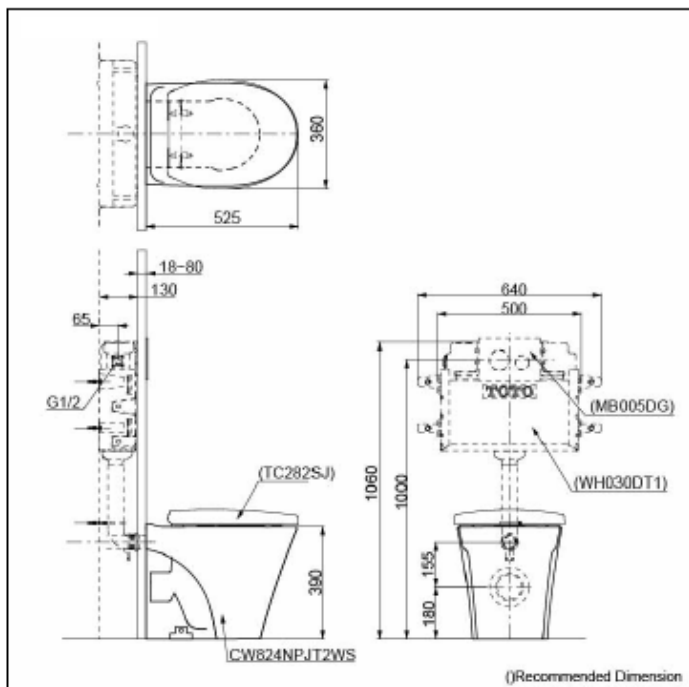

Colors

White