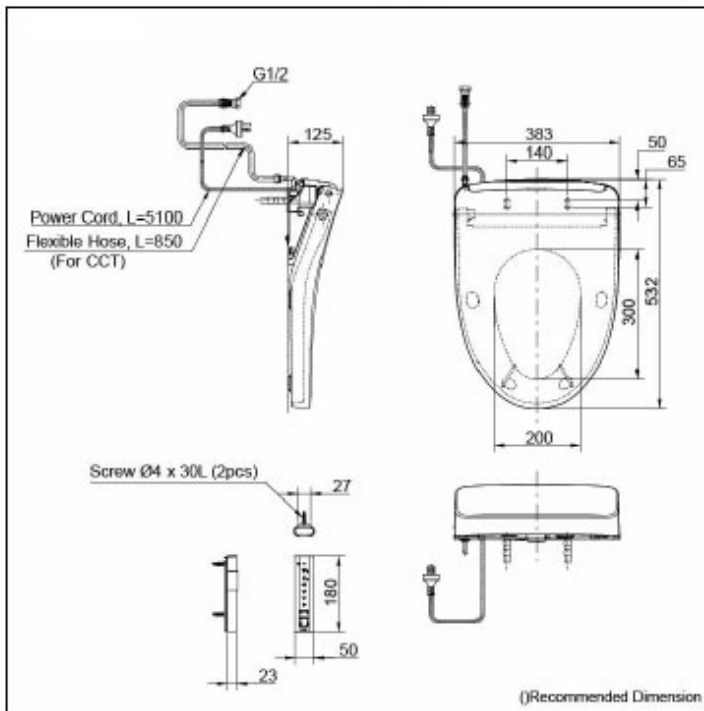

Specifications

Flush system:	TORNADO FLUSH
Water Use:	4.5L / 3L
Rough-in:	140~275 mm (S-Trap)
Bowl Shape:	Elongated
Water Pressure:	0.07MPa~0.75MPa
Size:	498Wx740Dx870H mm

Parts description

- Elongated One-Piece Toilet
- One piece toilet with Concealed feature, hiding all wiring inside the bowl

TOTO One Piece Toilet + Washlet With Concealed System (Elongate) No Soft closing seat

Features

- EWATER+ spreads out and keeps clean toilet bowl and nozzle by preventing bacterial with sanitizing effect
- Auto lid opening and closing
- Maximized comfort function with new wide front and pulsating cleansing
- Fully equipped with comfortable rear, front and oscillating cleansing functions
- Build-in with Motion Sensor - Microwave technology
- Infrared Sensor for remote control capabilities
- Adjustable WARM AIR DRYING
- HEATED SEAT with temperature control
- Auto powerful DEODORIZER activates after every usage

EWATER+ is made from tap water by electrolyzed chloride ion without any chemicals. After use, it returns to normal water in the state of safe and environmental friendly

Specifications

Bowl Shape:	Elongated
Water Pressure:	0.05Mpa~0.75Mpa
Power Rating:	220~240V , 50/60Hz, 830~839W
Length of Power Cord:	1.2 m
Material:	Plastic
Size:	383W x 532D x 125H mm

Parts description

- (Concealed WASHLET)
Elongated

Colors

White