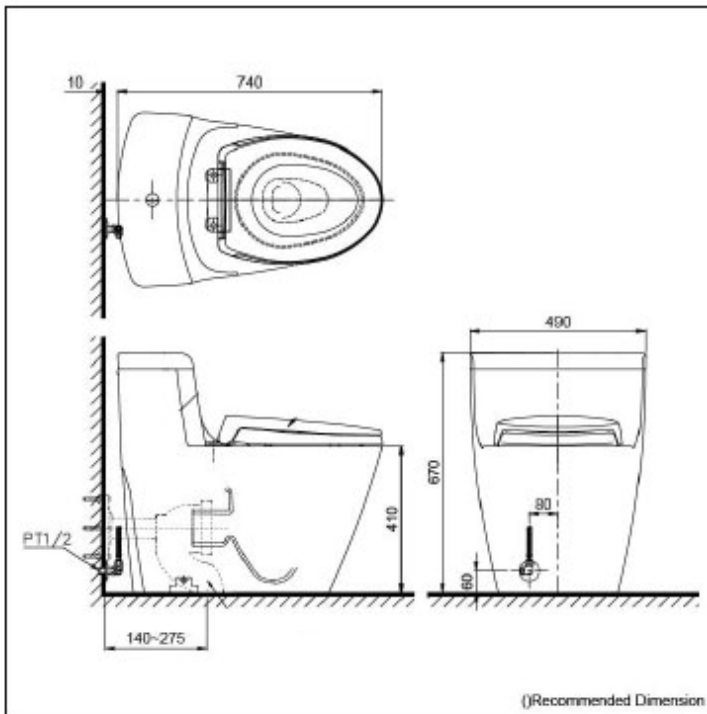

Colors

White (CEFIONTECT)

ACS

1300 898 889

www.acsbathrooms.com.au