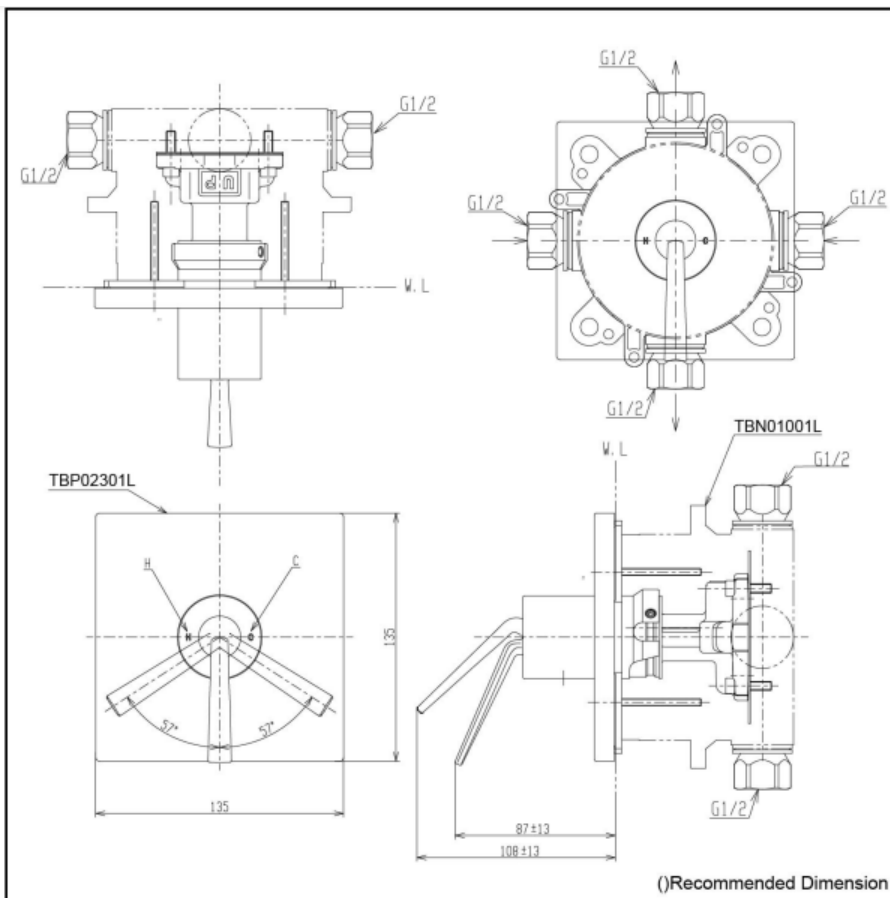

ACS

1300 898 889

www.acsbathrooms.com.au