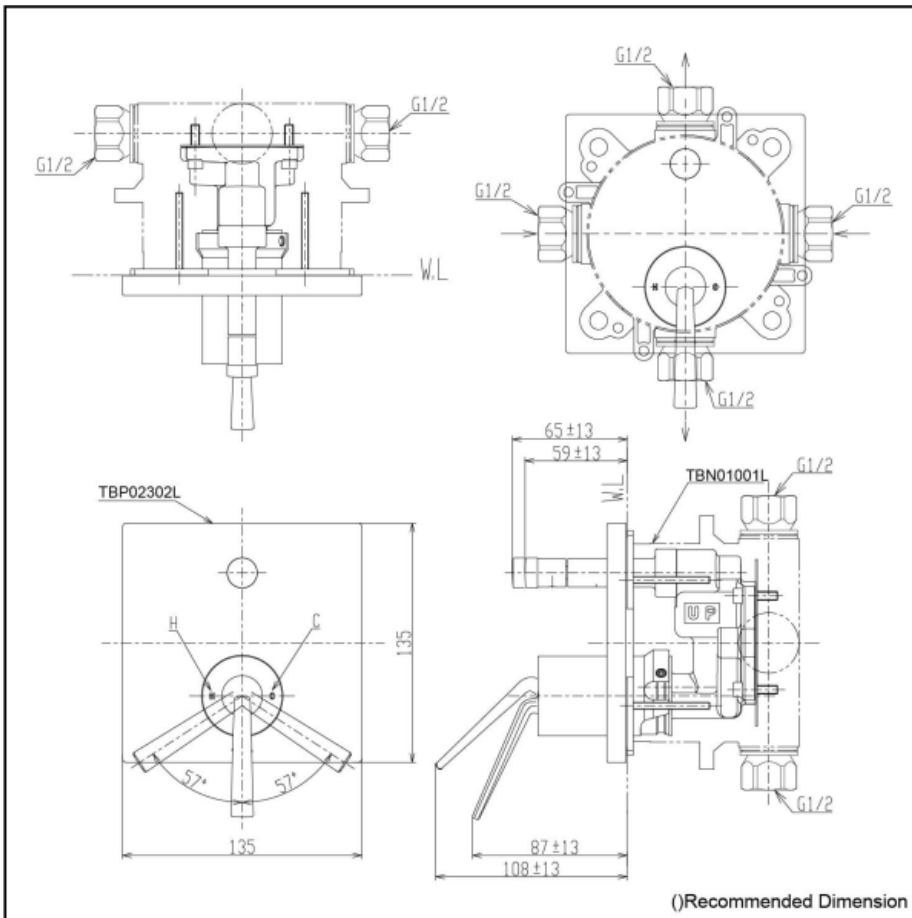

TOTO

Product Code: TOTO-44

TOTO ZL Series Single Lever Shower Mixer with Diverter

Features

- Design Concept is Gorgeous and Organic

Specifications

Finish: Chrome
Material: Brass
Water Pressure: 0.05MPa ~ 1.0MPa

Parts description

- Single Lever Shower Mixer with Diverter
- Concealed Box

ACS

1300 898 889

www.acsbathrooms.com.au