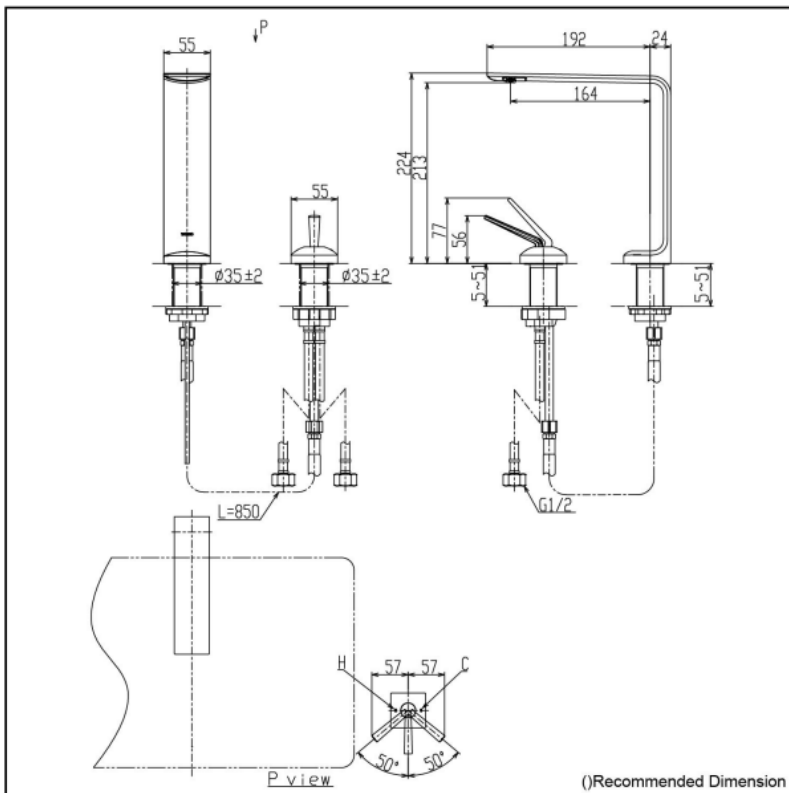

ACS

1300 898 889

www.acsbathrooms.com.au