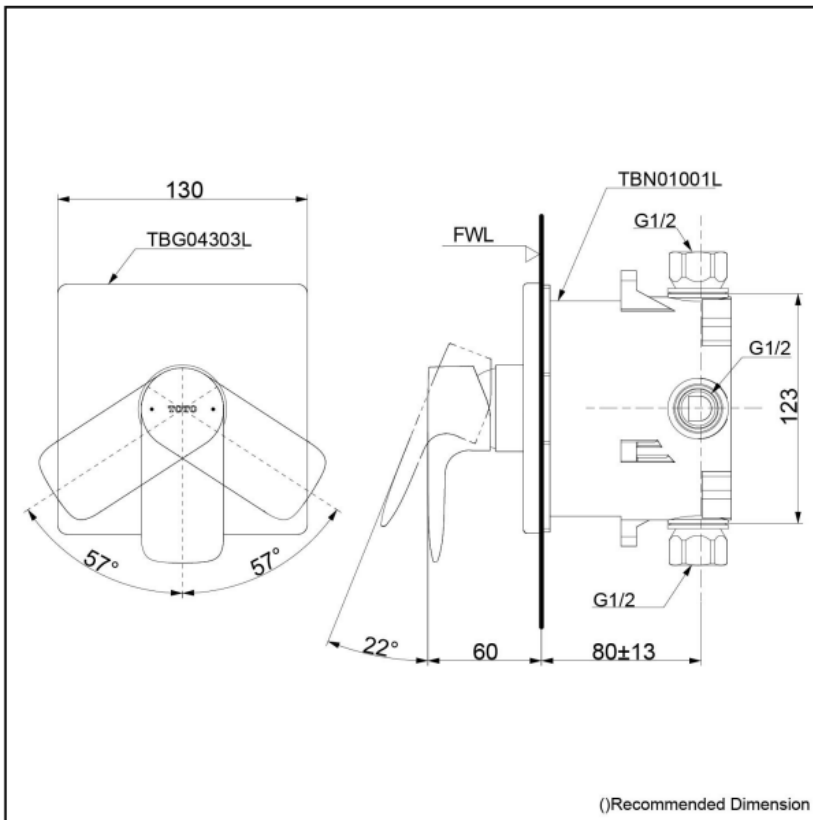

1300 898 889

www.acsbathrooms.com.au