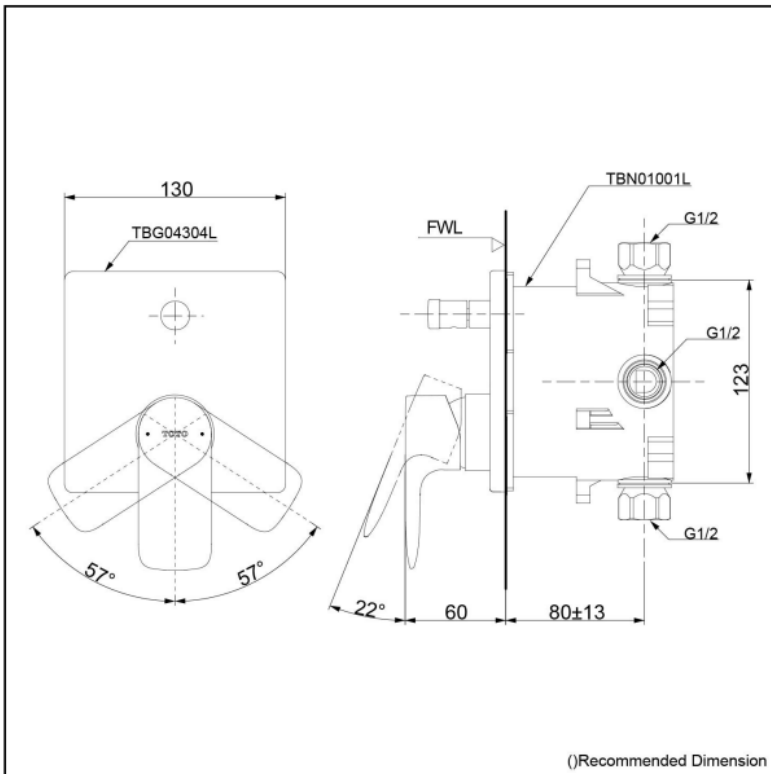

ACS

1300 898 889

www.acsbathrooms.com.au