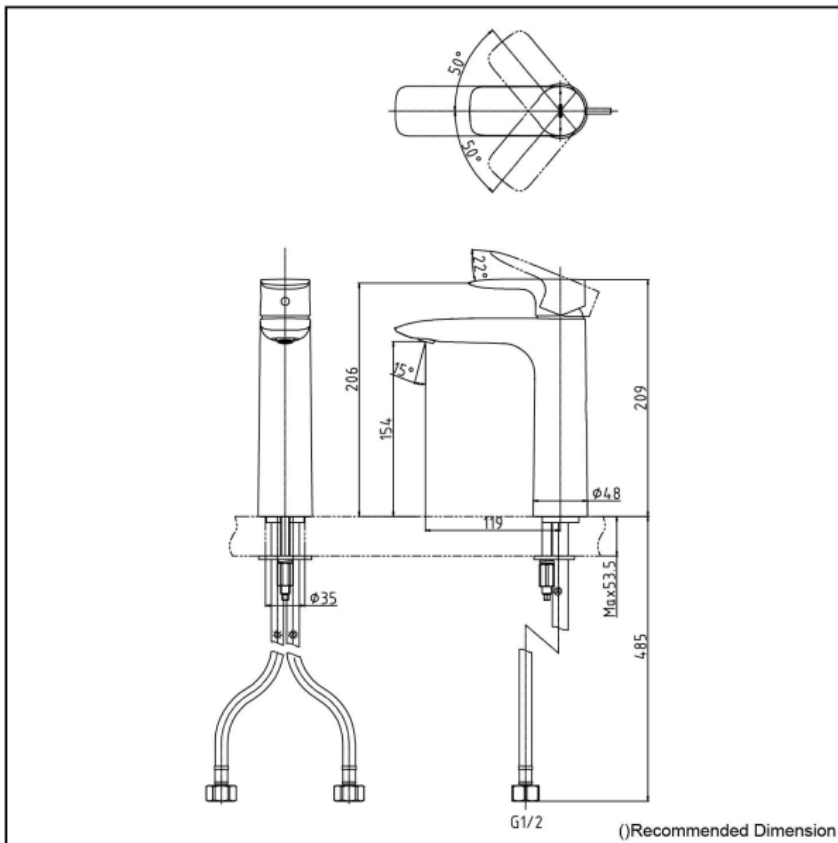

Parts description

- Single Lever Lavatory Faucet (Semi-tall Vessel) (w/o Pop-up Waste)

reddot award 2018
winner