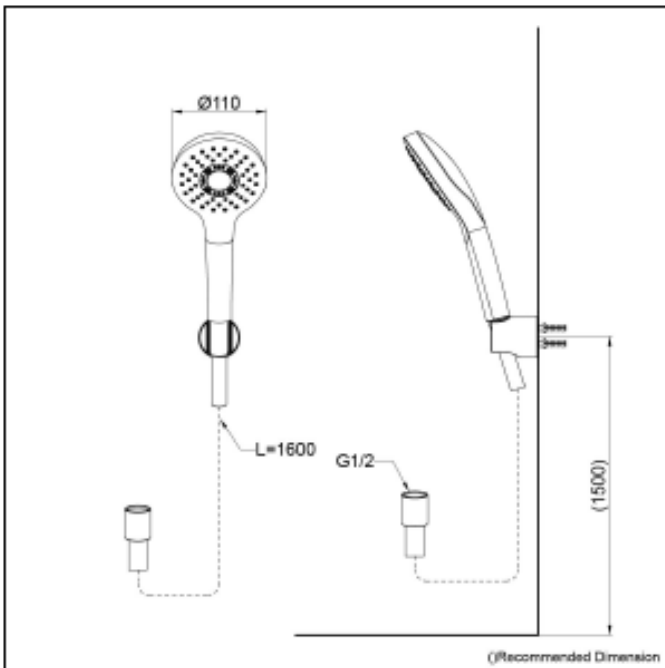

Features

- 1 mode function with Round shape hand shower (Comfort Wave)
- Comfortable use with anti-rotation mechanism

Specifications

Water Pressure: 0.05Mpa ~ 0.75Mpa
 Finish: Chrome
 Material: ABS Plastic (Shower)
 Shape: Round
 Dimension: Diameter: 110mm

Parts description

- Hand Shower (1 mode)

Features

- Gorgeous and Smart Design Concept

Specifications

- Finish: Chrome
- Material: Brass
- Base Cover: Round shape

Parts description

- Wall Outlet