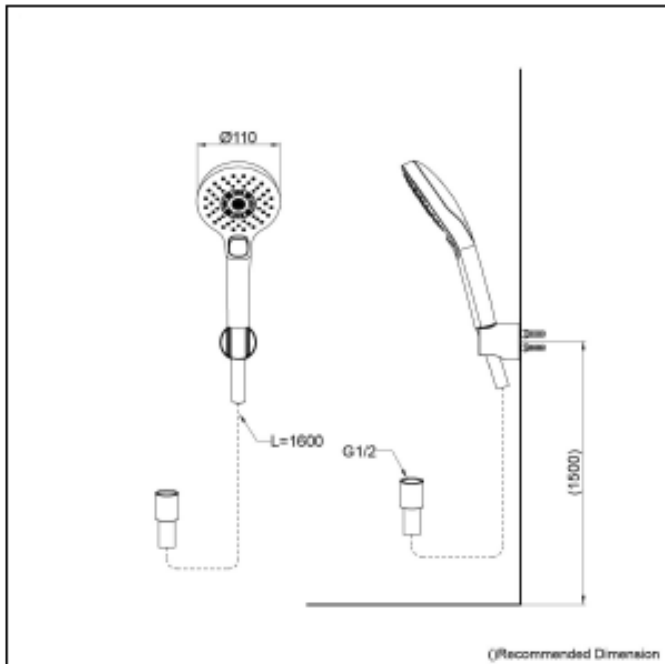

Features

- 3 mode function, Round shape hand shower (Warm Pillar, Comfort Wave, Active Wave)
- Comfortable use with anti-rotation mechanism

Specifications

Water Pressure: 0.05Mpa ~ 0.75Mpa
 Finish: Chrome
 Material: ABS Plastic (Shower)
 Shape: Round
 Dimension: Diameter: 110mm

Parts description

- Hand Shower (3 mode)

Features

- Gorgeous and Smart Design Concept

Specifications

Finish: Chrome
Material: Brass
Base Cover: Round shape

Parts description

- Wall Outlet