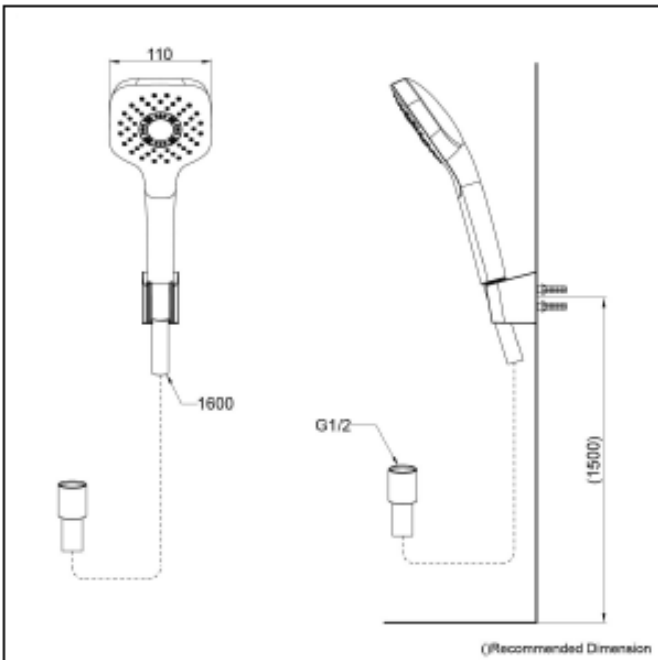

Features

- 1 mode function, Square shape hand shower (Comfort Wave)
- Comfortable use with anti-rotation mechanism.

Specifications

Water Pressure: 0.05Mpa ~ 0.75Mpa

Finish: Chrome

Material: ABS Plastic (Shower)

Shape: Square

Dimension: 110mm

Parts description

- Hand Shower (1 mode)

Features

- Gorgeous and Smart Design Concept

Specifications

Finish: Chrome
Material: Brass
Base Cover: Square shape

Parts description

- Wall Outlet