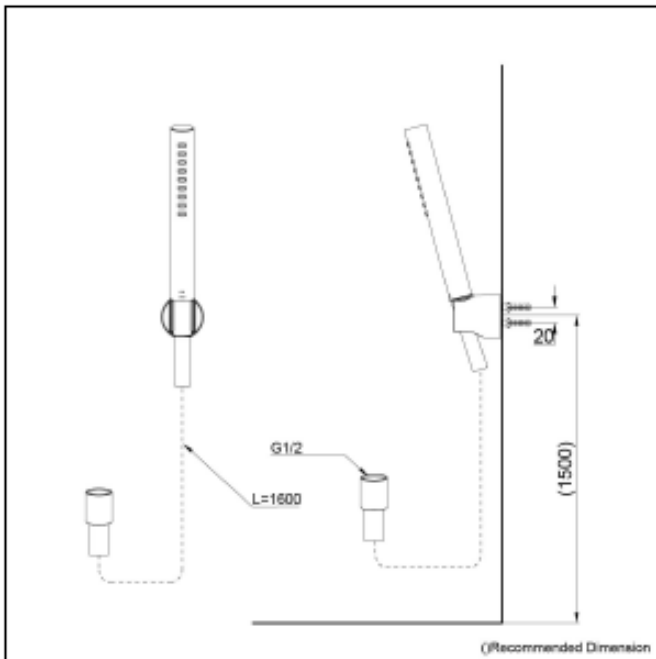

TOTO G Selection Hand Shower Microphone (1 mode) Round With Elbow

Features

- 1 mode function, Cylindrical shape hand shower (Comfort Wave)
- Comfortable use with anti-rotation mechanism.

Specifications

Water Pressure: 0.05Mpa ~ 0.75Mpa
 Finish: Chrome
 Material: ABS Plastic (Shower)
 Shape: Cylinder

Parts description

- Hand Shower (1 mode)

TOTO G Selection Hand Shower Microphone (1 mode) Round With Elbow

Features

- Gorgeous and Smart Design Concept

Specifications

Finish: Chrome
Material: Brass
Base Cover: Round shape

Parts description

- Wall Outlet