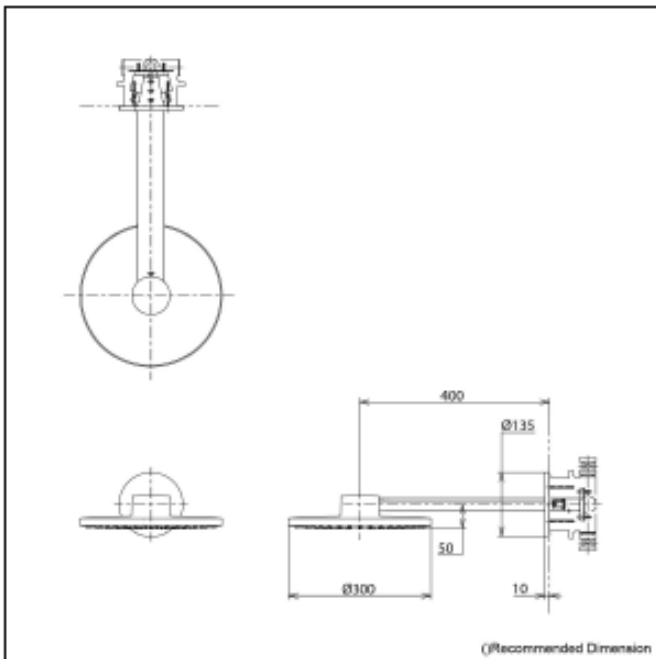

TOTO

Product Code: TOTO-69

TOTO G Selection Over Head Shower (Wall Type) (2 mode) Round 300mm

Features

- 2 mode function with Round shape over head shower (Aerial shower, Warm Spa)
- Safety with anti-drop mechanism

Specifications

Water Pressure: 0.05 Mpa ~ 0.75 Mpa

Finish: Chrome

Material: Brass (Body)
ABS Plastic (Shower)

Shape: Round

Size: Diameter 300mm

Parts description

- Over Head Shower (2 mode function with Round shape over head shower "Aerial shower, Warm Spa")
- Concealed Box

ACS

1300 898 889

www.acsbathrooms.com.au