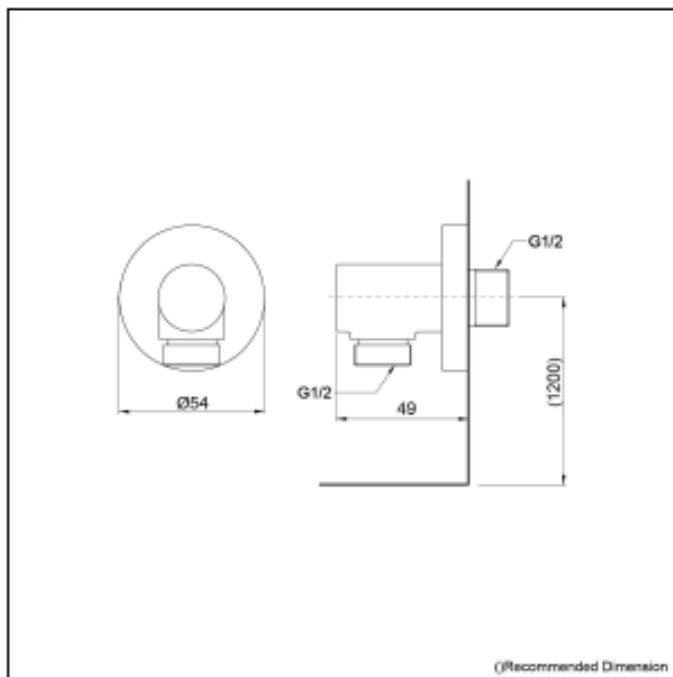

ACS

1300 898 889

www.acsbathrooms.com.au