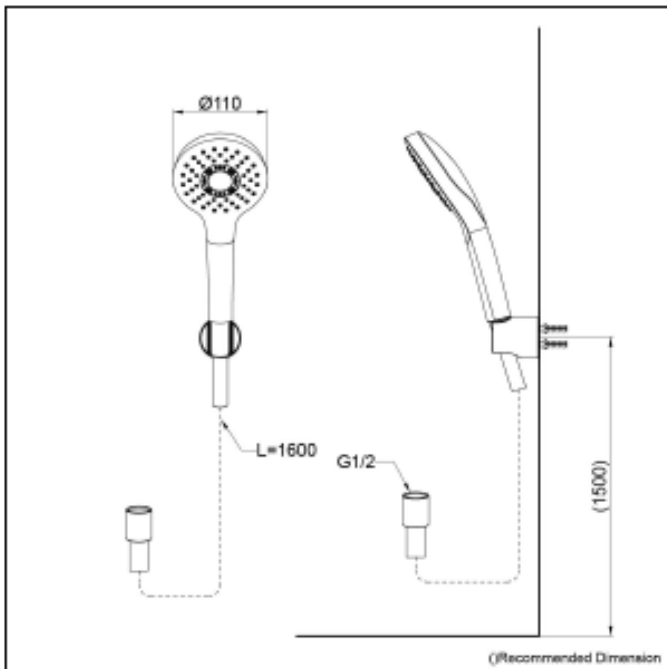

TOTO

Product Code: TOTO-70

TOTO G Selection Hand Shower (1 mode) Round With Elbow & 900mm Rail

Features

- 1 mode function with Round shape hand shower (Comfort Wave)
- Comfortable use with anti-rotation mechanism

Specifications

Water Pressure: 0.05Mpa ~ 0.75Mpa

Finish: Chrome

Material: ABS Plastic (Shower)

Shape: Round

Dimension: Diameter: 110mm

Parts description

- Hand Shower (1 mode)

ACS

1300 898 889

www.acsbathrooms.com.au