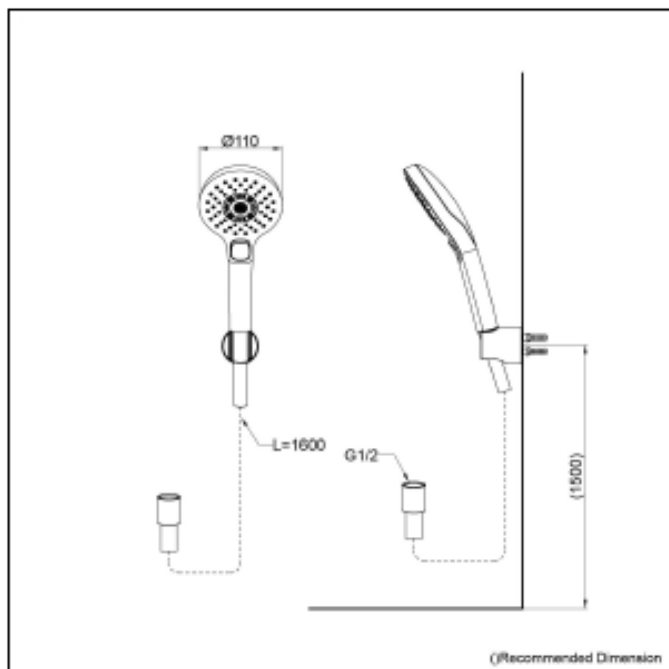

ACS

1300 898 889

www.acsbathrooms.com.au