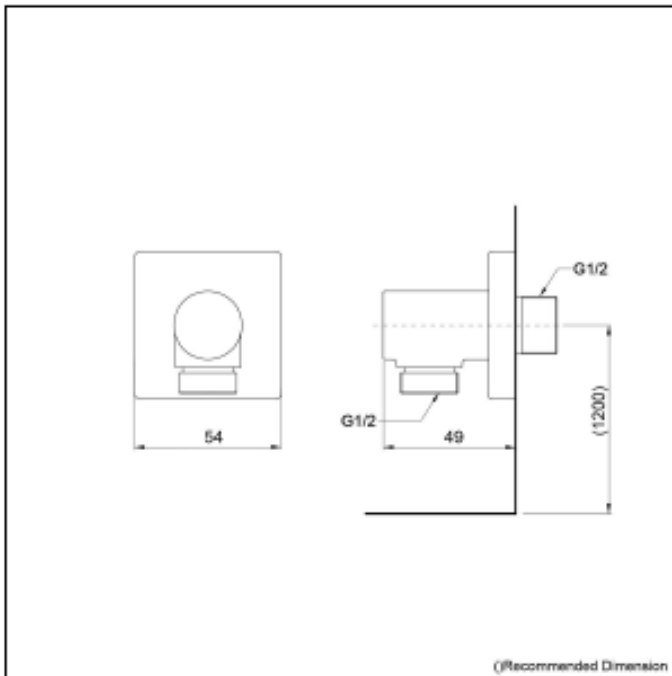

ACS

1300 898 889

www.acsbathrooms.com.au