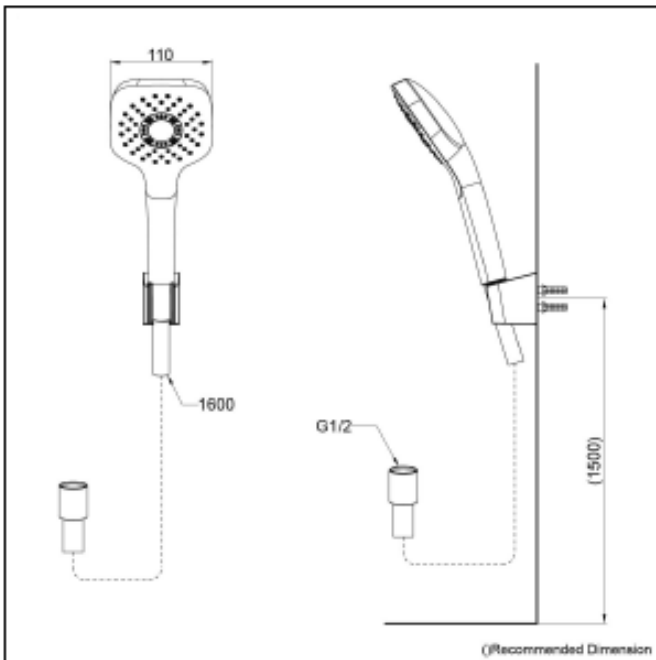

TOTO G Selection Hand Shower (1 mode) Square With Elbow & 900mm Rail

Features

- 1 mode function, Square shape hand shower (Comfort Wave)
- Comfortable use with anti-rotation mechanism.

Specifications

Water Pressure: 0.05Mpa ~ 0.75Mpa
Finish: Chrome
Material: ABS Plastic (Shower)
Shape: Square
Dimension: 110mm

Parts description

- Hand Shower (1 mode)

TOTO

Product Code: TOTO-72

TOTO G Selection Hand Shower (1 mode) Square With Elbow & 900mm Rail

Features

- 2 mode function with Round shape over head shower(Aerial shower, Warm Spa)
- Safety with anti-drop mechanism

Specifications

Water Pressure: 0.05 Mpa ~ 0.75 Mpa

Finish: Chrome

Material: Brass (Body)
ABS Plastic (Shower)

Shape: Round

Size: Diameter 300mm

Parts description

- Shower Rail

TOTO

Product Code: TOTO-72

TOTO G Selection Hand Shower (1 mode) Square With Elbow & 900mm Rail

Features

- Gorgeous and Smart Design Concept

Specifications

Finish: Chrome
Material: Brass
Base Cover: Square shape