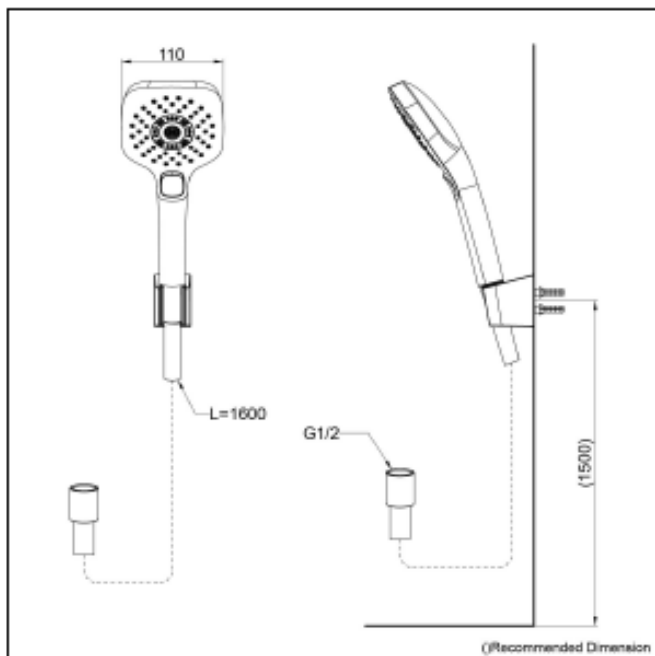

TOTO

Product Code: TOTO-73

TOTO G Selection Hand Shower (3 mode) Square With Elbow & 900mm Rail

Features

- 3 mode function, Square shape hand shower (Warm Pillar, Comfort Wave, Active Wave)
- Comfortable use with anti-rotation mechanism.

Specifications

Water Pressure: 0.05Mpa ~ 0.75Mpa
Finish: Chrome
Material: ABS Plastic (Shower)
Shape: Square
Dimension: 110mm

Parts description

- Hand Shower (3 mode)

ACS

1300 898 889

www.acsbathrooms.com.au