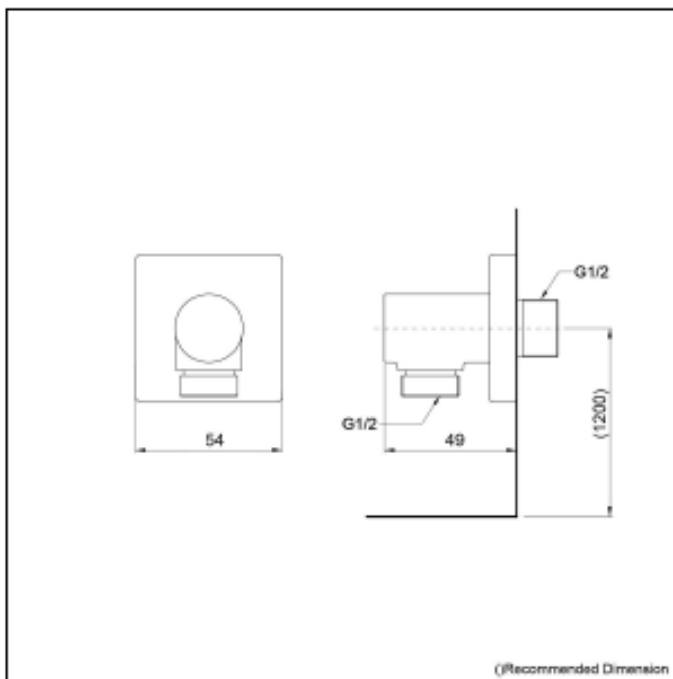

ACS

1300 898 889

www.acsbathrooms.com.au