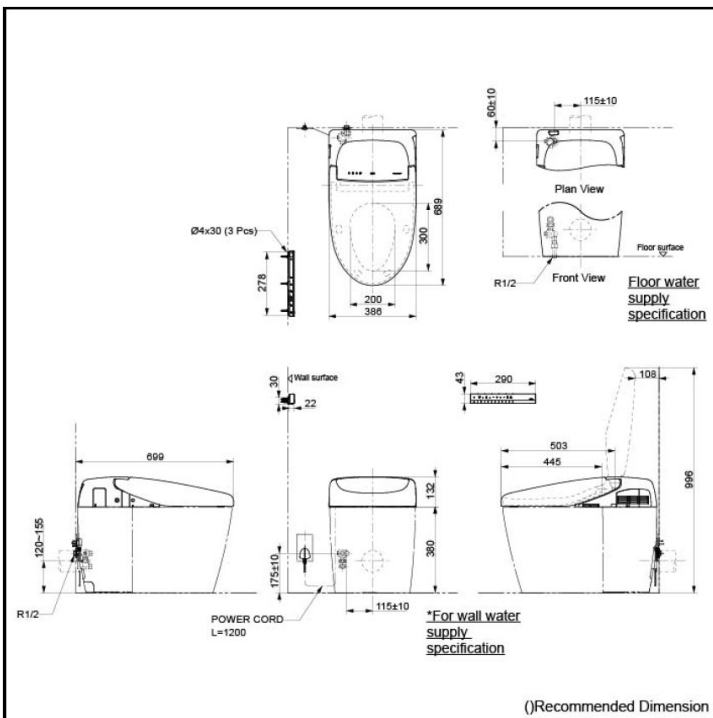

Certifications

ACS

1300 898 889

www.acsbathrooms.com.au