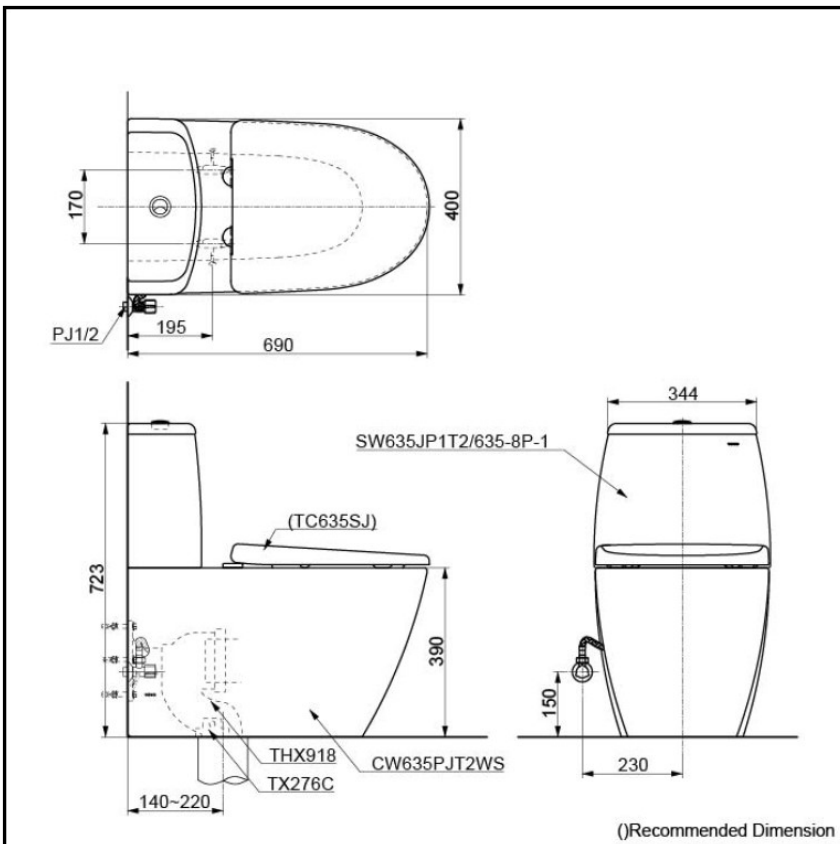

TOTO

Product Code: TOTO-84 TOTO Round Back to Wall Toilet Suite w/ Soft Closing Seat P Trap

Features

- Stylish design, high profile Close Coupled Toilet
- Dual Flush System
- Wall-Faced Styling with concealed trapway for easy cleaning
- WATER SAVING

Specifications

Flush system:	Wash Down
Water Use:	4.5L / 3L
Rough-in:	140~220 mm (THX918)
Bowl Shape:	Elongated
Water Pressure:	0.05MPa~0.75MPa
Size:	400Wx890Dx723H mm

Parts description

Seat & Cover is **not included**.
Stop Valve & Flexible Hose is **not included**.

- Elongated Close Coupled Toilet w/ Fixing Bracket
- Tank & Lid w/ Tank Trim
- Soft Close Seat & Cover

Colors

White

Certifications

ACS

1300 898 889

www.acsbathrooms.com.au