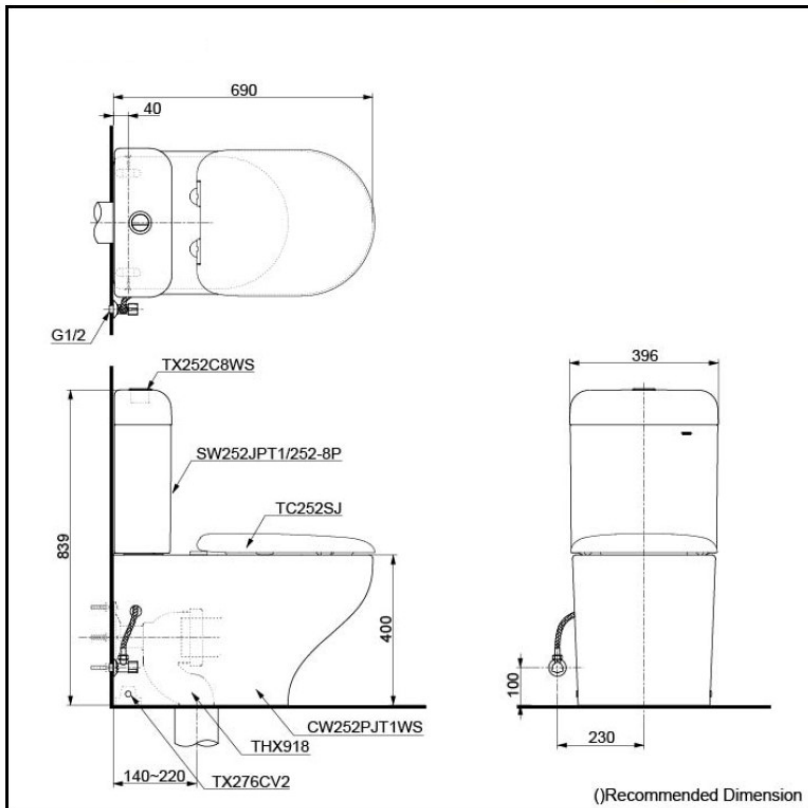

Certifications