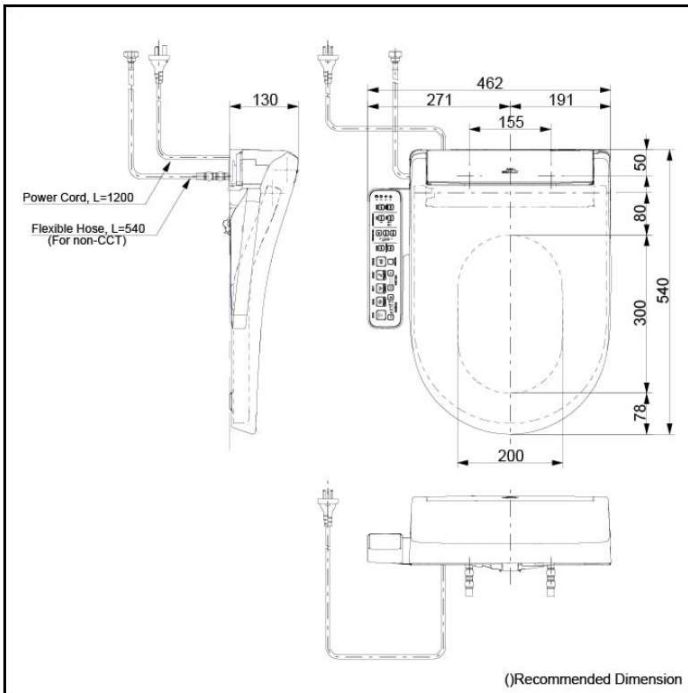

Certifications

ACS

1300 898 889

www.acsbathrooms.com.au