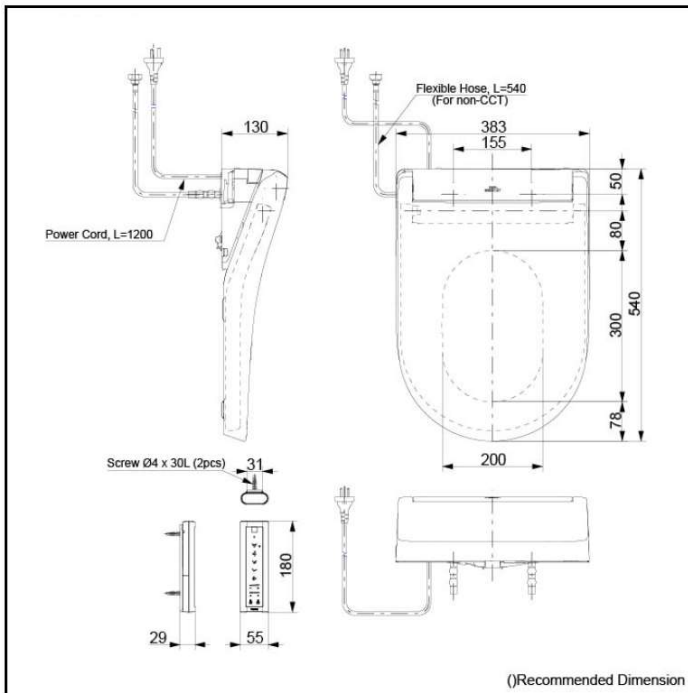

Specifications

Flush system:	TORNADO FLUSH
Water Use:	4.5L / 3L
Rough-in:	140~220 mm (THX918)
Bowl Shape:	D-Shape
Water Pressure:	0.05MPa~0.70MPa
Size:	396Wx690Dx839H mm

Parts description

Seat & Cover is **not included**.
Stop Valve & Flexible Hose is **not included**.

TOTO Hayon Back to Wall Toilet Suite with TOTO S5 Washlet Remote control No Soft Close Seat (P Trap)

Product Code: TOTO-86b

Features

- EWATER+ spreads out and keeps the nozzle clean by preventing bacteria with sanitizing effect
- PREMIST water is sprayed inside the toilet bowl to make it difficult for dirt to adhere
- Maximized comfort function with pulsating cleansing
- Fully equipped with comfortable rear, front and oscillating cleansing functions
- HEATED SEAT with temperature control
- Auto powerful DEODORIZER activates after every usage

EWATER+ is made from tap water by electrolyzed chloride ion without any chemicals. After use, it returns to normal water in the state of safe and environmental friendly

Specifications

Bowl Shape:	D-Shape
Water Pressure:	0.07Mpa~0.75Mpa
Power Rating:	220~240V , 50/60Hz, 843~853W
Length of Power Cord:	1.2 m
Material:	Plastic
Size:	383W x 540D x 130H mm

Parts description

- WASHLET
D-Shape

Colors

White #NW1

Certifications

ACS

1300 898 889

www.acsbathrooms.com.au