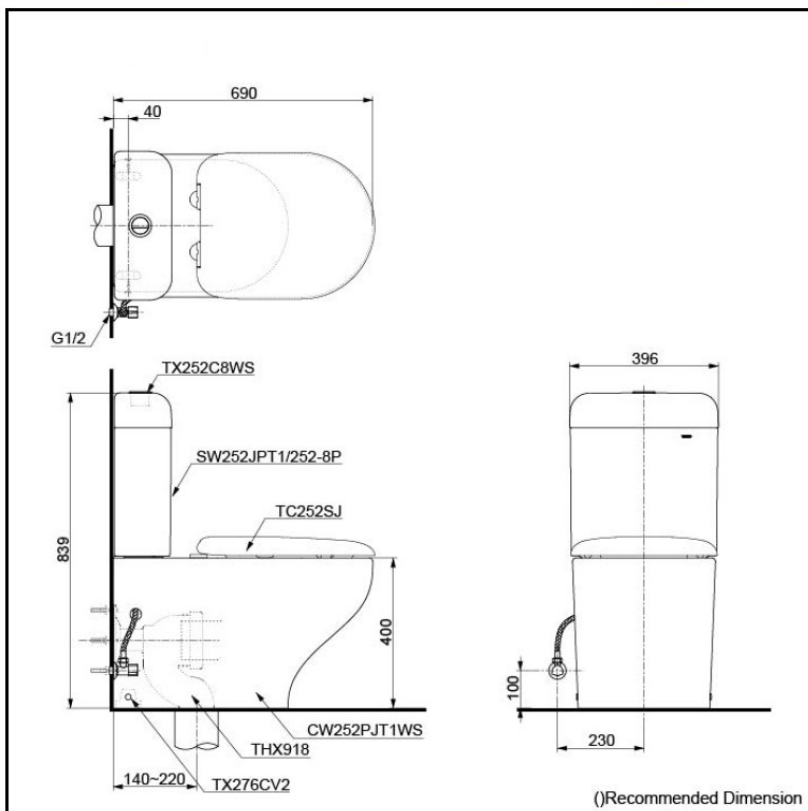

Certifications

ACS

1300 898 889

www.acsbathrooms.com.au