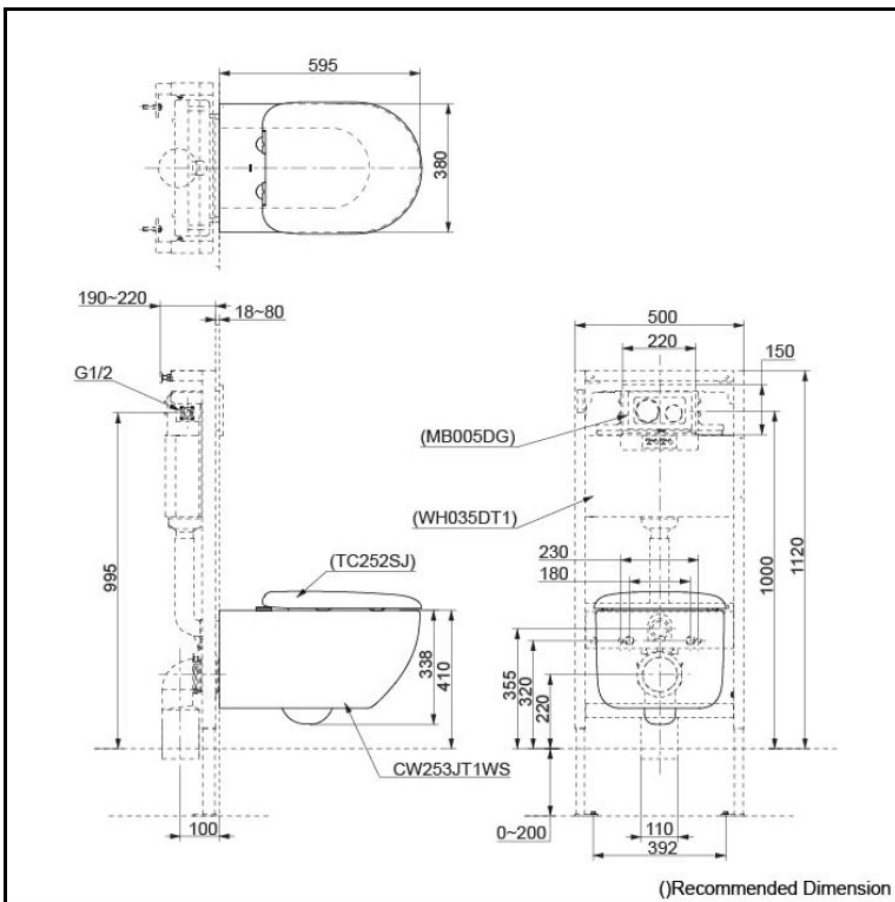

Certifications

ACS

1300 898 889

www.acsbathrooms.com.au