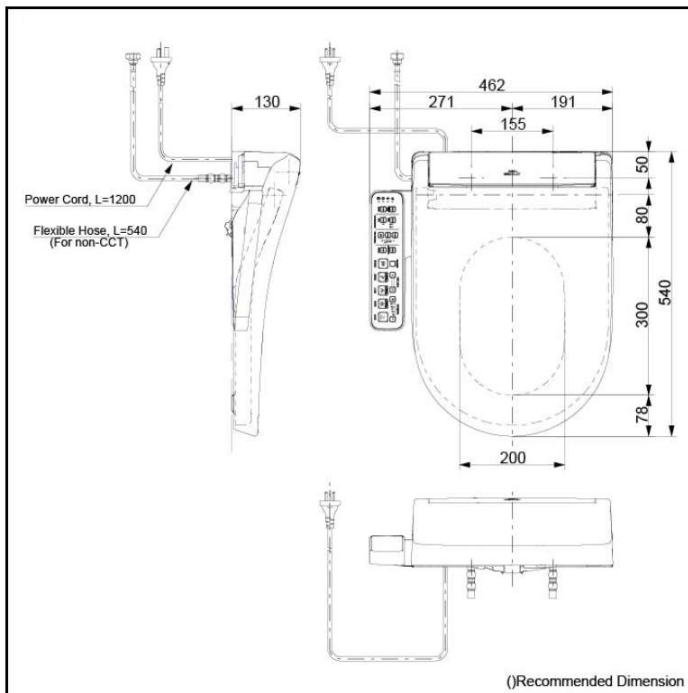

Certifications

ACS

1300 898 889

www.acsbathrooms.com.au